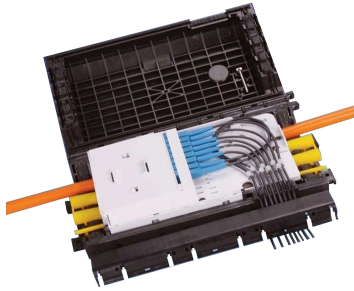

# FDC-AT-S28-020NN

---

FDC Fiber Optic Splice/Patch Closure, Gel Cable Sealing, 8 SC/APC Adapters, 24 fusion splices

## Product Classification

<b>Product Type</b>	In-line, rectangular fiber closure
<b>Regional Availability</b>	Asia   EMEA   Latin America
<b>Product Series</b>	FDC

## General Specifications

<b>Port, quantity</b>	8
<b>Port Type</b>	SC/APC
<b>Distribution Type</b>	1 x 8 splitter
<b>Enclosure Color</b>	Black
<b>Includes</b>	Splitter (1)
<b>Package, quantity</b>	1
<b>Packaging Type</b>	Box   Carton

## Mechanical Specifications

<b>Enclosure Material Type</b>	Rugged polymer
<b>Mount Type</b>	Manhole   Pedestal   Strand   Wall