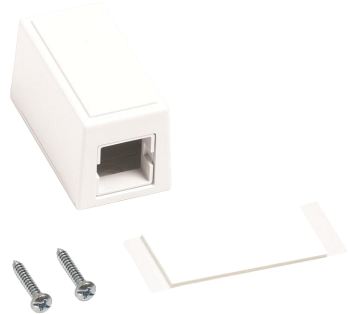

M101 Type Surface Mount Box, single port white

Product Classification

| | |
|------------------------------|---|
| Portfolio | CommScope® |
| Product Type | Surface mount box |
| Regional Availability | Asia Australia/New Zealand EMEA Latin America North America |

General Specifications

| | |
|------------------------------|---|
| Mount Type | Surface |
| Application | Used with M Series modular information outlet |
| Color | White |
| Package Quantity | 1 |
| Total Ports, quantity | 1 |

Dimensions

| | |
|---------------|--------------------|
| Depth | 32.77 mm 1.29 in |
| Height | 57.40 mm 2.26 in |
| Weight | 0.04 kg 0.08 lb |
| Width | 30.99 mm 1.22 in |

Mechanical Specifications

| | |
|----------------------|---|
| Material Type | High-impact, flame retardant, thermoplastic |
|----------------------|---|