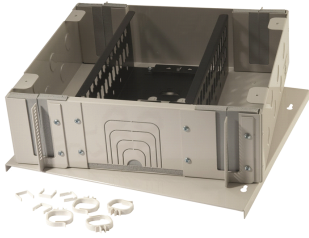

## M48CPP Type Zone Box, forty-eight port

### General Specifications

<b>Mount Type</b>	Surface
<b>Application</b>	Provide for the distribution of data and telecommunication signals
<b>Package Quantity</b>	1
<b>Total Ports, quantity</b>	48

### Dimensions

<b>Depth</b>	107.95 mm   4.25 in
<b>Height</b>	332.23 mm   13.08 in
<b>Weight</b>	9.62 kg   21.20 lb
<b>Width</b>	355.60 mm   14.00 in