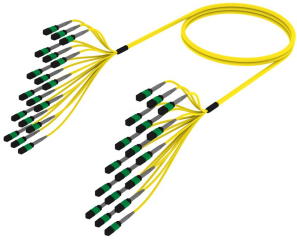

## Base Product

Ultra Low Loss (ULL) Singlemode MPO8 (Un-pinned) to MPO8 (Non-Pinned), Fiber Trunk Cable Assembly, 144-Fiber, Plenum

## Product Classification

<b>Regional Availability</b>	Asia   Australia/New Zealand   China   Europe   India   Latin America   Middle East/Africa   North America
<b>Portfolio</b>	CommScope®
<b>Product Type</b>	Fiber trunk cable assembly
<b>Product Brand</b>	Propel   SYSTIMAX ULL
<b>Ordering Note</b>	For additional jacket colors, please contact a CommScope Sales Representative   For lengths greater than 999 ft (304 m), orders must be in meters   Minimum length may vary based on cable configuration

## General Specifications

<b>Connector A, quantity</b>	18
<b>Color, boot A</b>	Gray
<b>Color, connector A</b>	Green
<b>Connector B, quantity</b>	18
<b>Color, boot B</b>	Gray
<b>Color, connector B</b>	Green
<b>Construction Type</b>	Stranded
<b>Furcation Color</b>	Yellow
<b>Interface, Connector A</b>	MPO-08/APC Female
<b>Interface, Connector B</b>	MPO-08/APC Female
<b>Jacket Color</b>	Yellow
<b>Polarity</b>	Method B Enhanced (ULL)
<b>Fibers per Subunit, quantity</b>	8
<b>Total Fibers, quantity</b>	144