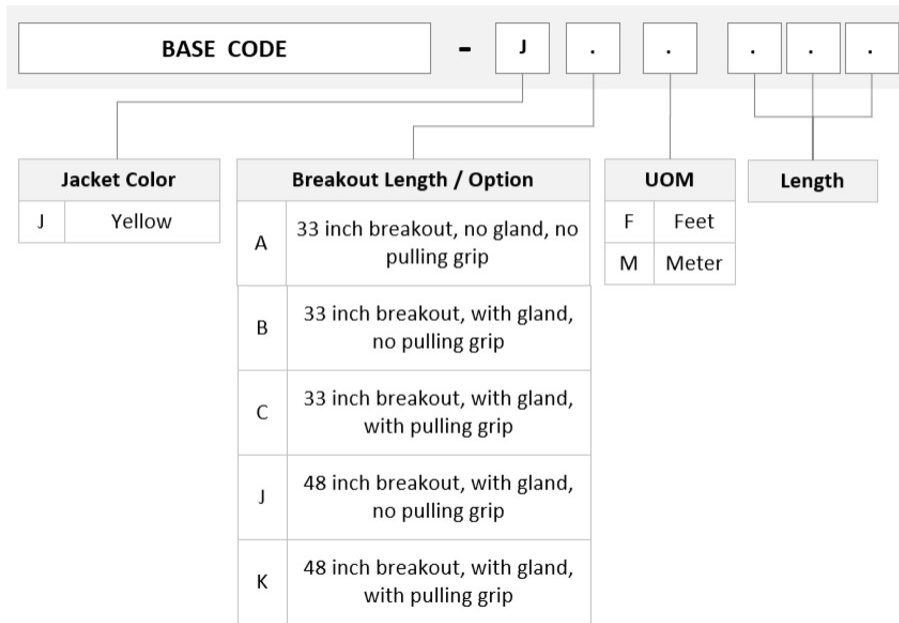

UGGQPQPTM

Cable Assembly Length Range (m) 3 – 999
Cable Assembly Length Range (ft) 10 – 999

Ordering Tree

Mechanical Specifications

Cable Retention Strength, maximum 11.24 lb @ 0 ° | 4.40 lb @ 90 °

Optical Specifications

Fiber Mode Singlemode

Fiber Type G.657.A2, TeraSPEED®

Environmental Specifications

Operating Temperature -10 °C to +60 °C (+14 °F to +140 °F)

Environmental Space Plenum

Regulatory Compliance/Certifications

Agency	Classification
ANATEL	Compliant
ISO 9001:2015	Designed, manufactured and/or distributed under this quality management system