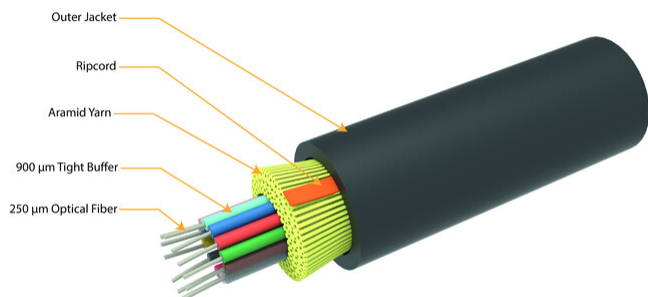

Indoor/Outdoor Low Smoke Zero Halogen, TeraSPEED® Tight Buffered Office Distribution Fiber Fiber Optic Cable, 6 fiber, Singlemode OS1a, black. Provides Rodent Resistance.

- designed to offer flexibility, strength and compact construction for internal and interbuilding use
- non-metallic construction reinforced by E-glass yarns, which provide rodent resistance and higher tensile strength
- oversheathed with a ULSZH jacket meeting IEC fire performance requirements

Product Classification

Regional Availability	Asia EMEA
Portfolio	CommScope®
Product Type	Fiber indoor/outdoor cable
Product Series	C-DS

General Specifications

Cable Type	Tight buffer
Jacket Color	Black
Jacket Marking	Meters
Jacket Marking Method	Inkjet
Jacket Marking Text	COMMSCOPE GB OPTICAL CABLE 760254800 6x9/125 OS2 ULSZH [BATCH NUMBER] [METRE MARK]
Strength Members	E-glass yarns
Fibers per Subunit, quantity	6
Total Fiber Count	6

Dimensions

Diameter Over Jacket	6.4 mm 0.252 in
-----------------------------	-------------------

Representative Image

Mechanical Specifications

Minimum Bend Radius, loaded	150 mm 5.906 in
Minimum Bend Radius, unloaded	90 mm 3.543 in
Tensile Load, short term, maximum	1500 N 337.214 lbf
Cable Crush Resistance, maximum	20 N/mm 114.203 lb/in