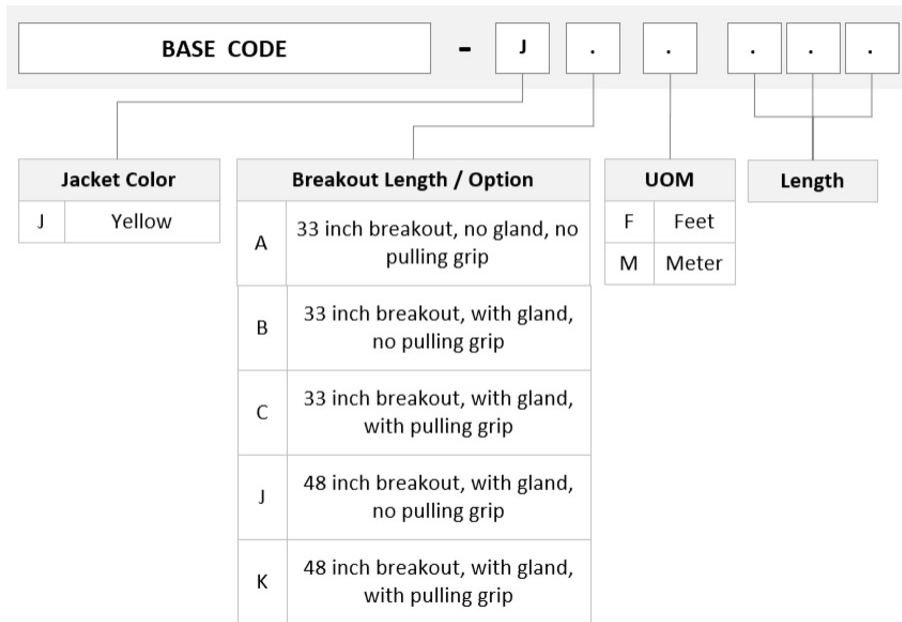

U3GQXQXVP

Base Product

Ultra Low Loss (ULL) Singlemode MPO8 QSFP Pinned to MPO8 QSFP Pinned, Fiber Trunk Cable Assembly, 288-Fiber, Dual Rated LZSH/Riser B2ca

Product Classification

Regional Availability	Asia Australia/New Zealand China Europe India Latin America Middle East/Africa North America
Portfolio	CommScope®
Product Type	Fiber trunk cable assembly
Product Brand	SYSTIMAX ULL
Ordering Note	For additional jacket colors, please contact a CommScope Sales Representative For lengths greater than 999 ft (304 m), orders must be in meters Minimum length may vary based on cable configuration

General Specifications

Color, boot A	Gray
Color, connector A	Green
Color, boot B	Gray
Color, connector B	Green
Construction Type	Stranded
Furcation Color	Yellow
Interface, Connector A	MPO-08/APC Male
Interface Feature, connector A	QSFP configuration
Interface, Connector B	MPO-08/APC Male
Interface Feature, connector B	QSFP configuration
Jacket Color	Yellow
Polarity	Method B Enhanced (ULL)
Fibers per Subunit, quantity	8
Total Fibers, quantity	288

Dimensions

Cable Assembly Length Range (m)	2 – 999
Cable Assembly Length Range (ft)	7 – 999

U3GQXQXVP

Ordering Tree

Mechanical Specifications

Cable Retention Strength, maximum 11.24 lb @ 0 ° | 4.40 lb @ 90 °