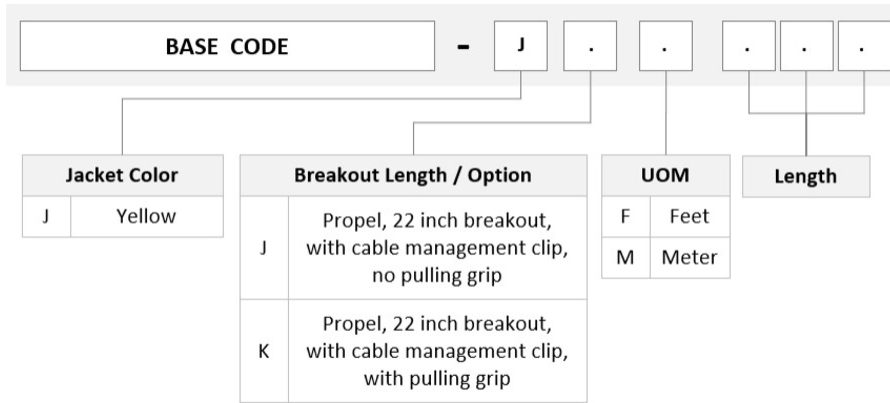

General Specifications

Connector A, quantity	8
Color, boot A	Gray
Color, connector A	Green
Connector B, quantity	0
Construction Type	Armored Stranded
Furcation Color	Yellow
Interface, Connector A	MPO-08/APC Male
Interface, Connector B	Unterminated
Jacket Color	Yellow
Polarity	Method B Enhanced (ULL)
Fibers per Subunit, quantity	8
Total Fibers, quantity	64

Dimensions

Breakout Length	22 in
Cable Assembly Length Range (m)	3 – 305
Cable Assembly Length Range (ft)	10 – 999

UKGQXUCTU

Ordering Tree

Mechanical Specifications

Cable Retention Strength, maximum 11.24 lb @ 0° | 4.40 lb @ 90°