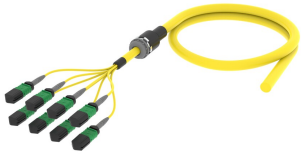

UKGQXUCTU

Base Product

Singlemode MPO8 APC (pinned) to Unconnectorized Fiber Trunk Cable Assembly, 64-Fiber, Armored Indoor Dual Rated (OFNR/LSZH)

Product Classification

Regional Availability	Asia Australia/New Zealand China Europe India Latin America Middle East/Africa North America
Portfolio	CommScope®
Product Type	Fiber trunk cable assembly
Product Brand	Propel SYSTIMAX ULL
Ordering Note	For additional jacket colors, please contact a CommScope Sales Representative For lengths greater than 999 ft (304 m), orders must be in meters Minimum length may vary based on cable configuration

General Specifications

Connector A, quantity	8
Color, boot A	Gray
Color, connector A	Green
Connector B, quantity	0
Construction Type	Armored Stranded
Furcation Color	Yellow
Interface, Connector A	MPO-08/APC Male
Interface, Connector B	Unterminated
Jacket Color	Yellow
Polarity	Method B Enhanced (ULL)
Fibers per Subunit, quantity	8
Total Fibers, quantity	64

Dimensions

Breakout Length	22 in
Cable Assembly Length Range (m)	3 – 305
Cable Assembly Length Range (ft)	10 – 999

UKGQXUCTU

Ordering Tree

Mechanical Specifications

Cable Retention Strength, maximum 11.24 lb @ 0° | 4.40 lb @ 90°

Optical Specifications

Fiber Mode Singlemode

Fiber Type G.657.A2, TeraSPEED®

Environmental Specifications

Operating Temperature -10 °C to +60 °C (+14 °F to +140 °F)

EN50575 CPR Cable EuroClass Fire Performance Dca