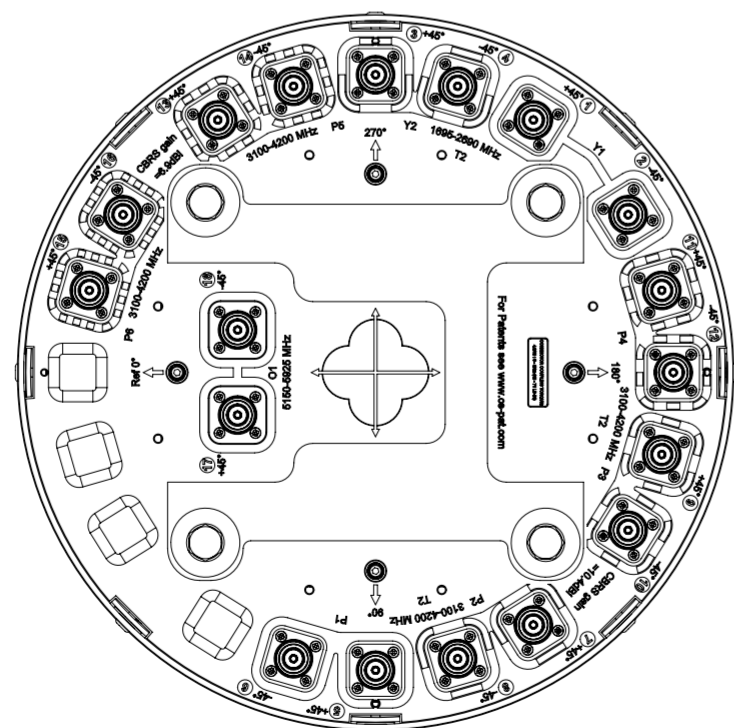

REVISION
A

VVS4SSP-360S-F2

VIEW A-A
BRACKET NOT SHOWN