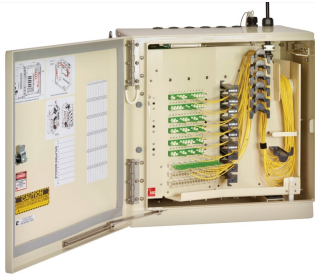

FD3-MN432J00M0MDAB

Indoor FDH 3000 w/ 432f Shell, 432f distribution loaded, no splitters included, MPO distribution connectors, and a 24f Feeder using Ivory Colored Riser Loose Tube Cable

Indoor FDH 3000 w/ 432f Shell, 432f distribution loaded, no splitters included, MPO distribution connectors, and a 24f Feeder using Ivory Colored Riser Loose Tube Cable

Product Classification

Regional Availability	North America
Product Type	Fiber distribution hub
Product Series	IFDH 3000

General Specifications

Functionality	Patching Splicing
Adapters, quantity	432
Color	Putty white
Front Door Type	Single hinged
Interface	SC/APC
Mounting	Wall
Port, quantity	432