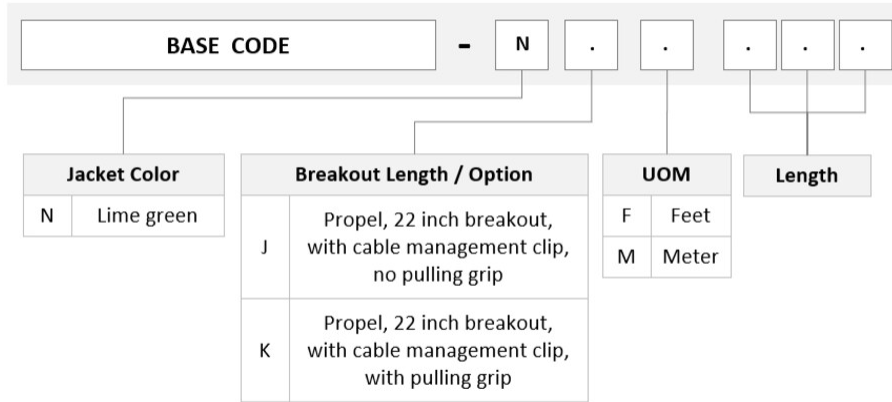

UHVMPMPCD

Base Product

Ultra Low Loss (ULL) OM5 MPO12 UPC (Non-pinned) to MPO12 UPC (Non-pinned) Fiber Trunk Cable Assembly, 12-Fiber, Armored Indoor Plenum

Product Classification

Regional Availability	Asia Australia/New Zealand China Europe India Latin America Middle East/Africa North America
Portfolio	CommScope®
Product Type	Fiber trunk cable assembly
Product Brand	Propel SYSTIMAX ULL
Ordering Note	For additional jacket colors, please contact a CommScope Sales Representative For lengths greater than 999 ft (304 m), orders must be in meters Minimum length may vary based on cable configuration

General Specifications

Connector A, quantity	1
Color, boot A	Black
Color, connector A	Lime green
Connector B, quantity	1
Color, boot B	Black
Color, connector B	Lime green
Construction Type	Armored Stranded
Furcation Color	Lime green
Interface, Connector A	MPO-12/UPC Female
Interface, Connector B	MPO-12/UPC Female
Jacket Color	Lime green
Polarity	Method B Enhanced (ULL)
Fibers per Subunit, quantity	12
Total Fibers, quantity	12

Dimensions

Cable Assembly Length Range (m)	3 – 999
--	---------

UHVMPMPCD

Cable Assembly Length Range (ft) 10 – 999

Ordering Tree

Mechanical Specifications

Cable Retention Strength, maximum 11.24 lb @ 0 ° | 4.40 lb @ 90 °