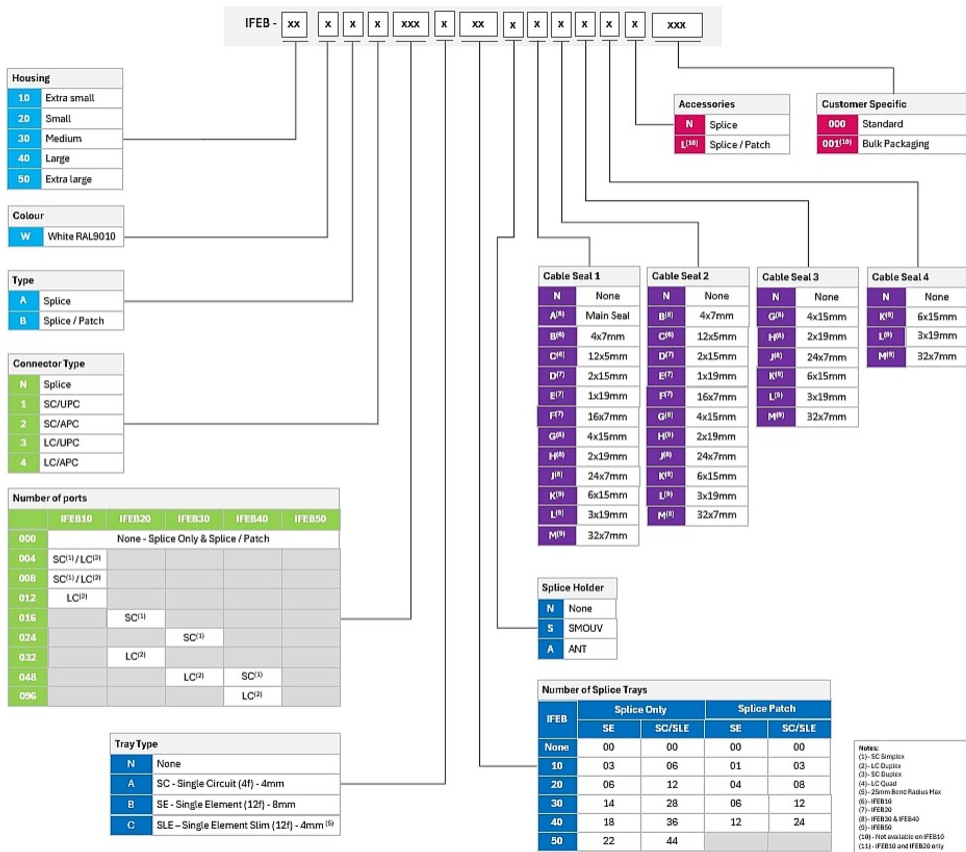

Product Classification

Regional Availability	EMEA
Portfolio	CommScope®
Product Type	Fiber wall box
Product Series	IFEB-30

General Specifications

Functionality	Patching Splicing
Access	Front
Adapter Ports, quantity	24
Cable Ports, quantity	4
Drop Port, quantity	24
Enclosure Color	Pure White (RAL 9010)
Front Cover Type	Snap-on cover
Interface	SC/APC
Pigtails Included, quantity	24
Splice Tray Construction	SLE (Slim element tray for up to 12 primary coated fibers)
Splicing Capacity, maximum	144
Splicing Type	SMOUV

Dimensions

Height	340 mm 13.386 in
---------------	--------------------

760259794

| IFEB-30WB2024C12SGJNNN000

Height, with cover	420 mm 16.535 in
Width	240 mm 9.449 in
Depth	120 mm 4.724 in

Dimension Drawing

Ordering Tree

Environmental Specifications

Installation temperature	-5 °C to +45 °C (+23 °F to +113 °F)
Operating Temperature	-10 °C to +60 °C (+14 °F to +140 °F)
Environmental Space	Indoor
Flammability Rating	UL 94 V-0
Qualification Standards	IEC 60529, IP50 IEC 61753-1 Ed.2 2018 - Category C

Packaging and Weights

Included	Adapters (24) Box (1) Drop Seal, 24x7 (1) Feeder Seal, 4x15 (1) SLE Smouv trays (12)
Packaging quantity	1
Packaging Type	Box

Regulatory Compliance/Certifications

Agency

Classification