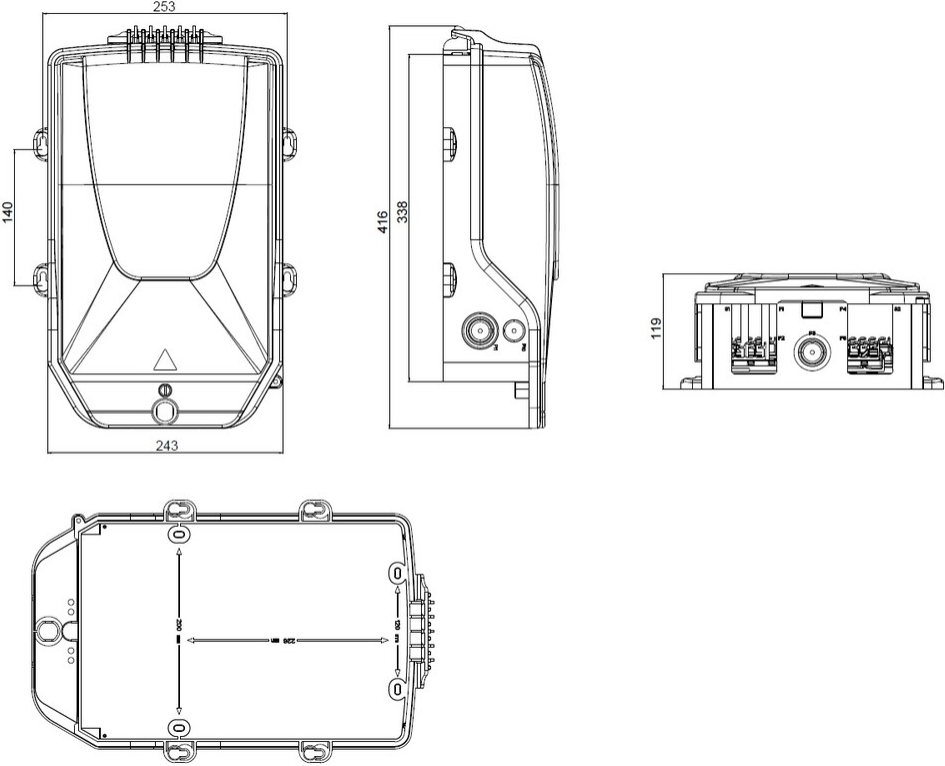

IFEB30, Indoor Fiber Optic Wall mount Enclosure, Splice / Patch, SC/APC Pigtails and Adapters (24), Single Element Slim trays(12) Smouv, Feeder Cable Seal 4x15mm and 24x7mm drop seal, RAL 9010

- Compact, wall mountable fiber enclosures for indoor use
- Specifically designed for fast FTTH deployment and easy customer connection
- Configurable as splice only or connectorized solution
- Multiple and modular wrap around cable port sealing options to suit a wide range of cables
- Easy intergration of 900µm connectorised or 250µm splice splitters
- Single Element (SE), Single Slim Element (SLE) or Single Circuit (SC) tray options - Smouv and ANT
- Powered by NOVUX™

Product Classification

Regional Availability	EMEA
Portfolio	CommScope®
Product Type	Fiber wall box
Product Series	IFEB-30

General Specifications

Functionality	Patching Splicing
Access	Front
Adapter Ports, quantity	24
Cable Ports, quantity	4
Drop Port, quantity	24
Enclosure Color	Pure White (RAL 9010)
Front Cover Type	Snap-on cover
Interface	SC/APC
Pigtails Included, quantity	24
Splice Tray Construction	SLE (Slim element tray for up to 12 primary coated fibers)
Splicing Capacity, maximum	144
Splicing Type	SMOUV

Dimensions

Height	340 mm 13.386 in
---------------	--------------------

760259794

| IFEB-30WB2024C12SGJNNN000

Height, with cover	420 mm 16.535 in
Width	240 mm 9.449 in
Depth	120 mm 4.724 in

Dimension Drawing

Ordering Tree

Environmental Specifications

Installation temperature	-5 °C to +45 °C (+23 °F to +113 °F)
Operating Temperature	-10 °C to +60 °C (+14 °F to +140 °F)
Environmental Space	Indoor
Flammability Rating	UL 94 V-0
Qualification Standards	IEC 60529, IP50 IEC 61753-1 Ed.2 2018 - Category C