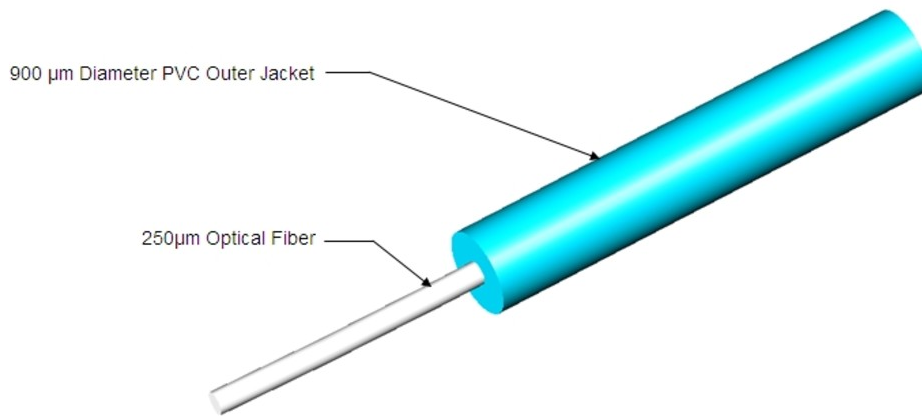

X-TB-8W

TeraSPEED® 900µm Tight Buffered Fiber

Product Classification

Regional Availability	Asia | Australia/New Zealand | EMEA | Latin America | North America
Portfolio	CommScope®
Product Type	Fiber indoor cable

General Specifications

Core Diameter	8.3 µm

Representative Image

Regulatory Compliance/Certifications

Agency	Classification
ISO 9001:2015	Designed, manufactured and/or distributed under this quality management system

Included Products

CS-8W-TB – TeraSPEED® Singlemode Fiber