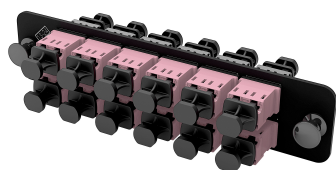

760243590 | PNL-BK-024-KHB-LC02-RO-NS

Adapter Pack, Black, 1000-Type, with 12 duplex keyed hybrid LC adapters, rose, no shutter

Product Classification

| | |
|------------------------------|---|
| Regional Availability | Asia Australia/New Zealand EMEA Latin America North America |
| Portfolio | CommScope® |
| Product Type | Fiber adapter pack |
| Product Series | 1000-style |

General Specifications

| | |
|------------------------------------|---|
| Application | Used in conjunction with SD Panels Used in conjunction with panels and enclosures (rack, wall, and floor mount) that accept 1000 style panels |
| Adapter Color | Rose |
| Adapter Cutout, quantity | 12 |
| Adapters, quantity | 12 |
| Body Style | Duplex |
| Interface | LC/UPC |
| Interface Feature | Keyed Hybrid |
| Pigtails Included, quantity | 0 |
| Shuttered | No |
| Total Ports, quantity | 24 |