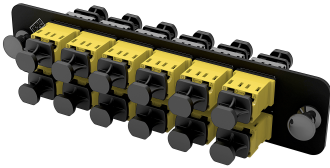

760243593 | PNL-BK-024-KHB-LC02-YL-NS

Adapter Pack, Black, 1000-Type, with 12 duplex keyed hybrid LC adapters, yellow, no shutter

Product Classification

Regional Availability	Asia Australia/New Zealand EMEA Latin America North America
Portfolio	CommScope®
Product Type	Fiber adapter pack
Product Series	1000-style

General Specifications

Application	Used in conjunction with SD Panels Used in conjunction with panels and enclosures (rack, wall, and floor mount) that accept 1000 style panels
Adapter Color	Yellow
Adapter Cutout, quantity	12
Adapters, quantity	12
Body Style	Duplex
Interface	LC/UPC
Interface Feature	Keyed Hybrid
Pigtails Included, quantity	0
Shuttered	No
Total Ports, quantity	24