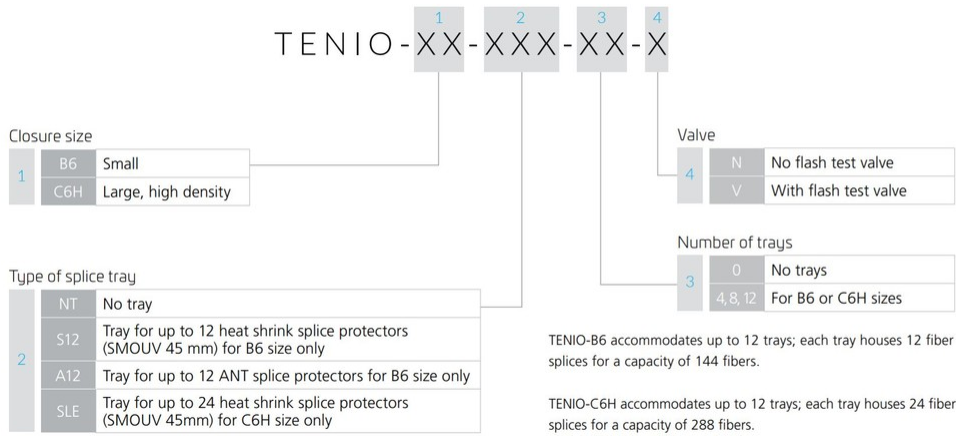

Product Classification

Regional Availability	EMEA
Product Type	Single-ended, rectangular fiber closure
Product Brand	TENIO™
Product Series	TENIO

General Specifications

Cable Entry Drop Port Style	Gel block
Cable Entry Main Port Style	Gel block
Cable Ports Quantity, total	6 multi-out ports (30 cables)
Cable Sealing Type	Compressed gel
Closure Sealing Type	Side latch
Closure Style	Single-ended
Color	Black
Flash Test Valve	None
Mounting	Wall
Network Area Type	Distribution Drop
Splice Tray Included, quantity	8
Splice Tray Type Included	12-way, heat shrink
Splices per Tray, quantity	12
Splicing Capacity, Single Fusion, maximum	144
Splicing Type, Supported	Single fusion

Dimensions

Height	230 mm 9.055 in
---------------	-------------------

EHO491-000 | TENIO-B6-S12-8-N

Width	134 mm 5.276 in
Length	389 mm 15.315 in
Main Cable Diameter, maximum	16 mm 0.63 in

Ordering Tree

Material Specifications

Material Type	Impact-resistant polymer
----------------------	--------------------------

Environmental Specifications

Environmental Space	Below ground Buried
Qualification Standards	IEC 61300, 2 m waterhead