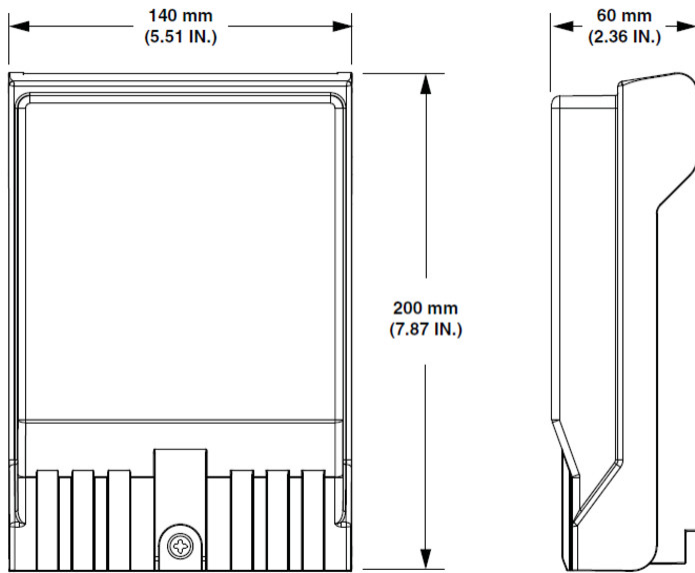

RDT-SM04J00D21390

Ordering Tree

RDT - S M XX X 0 0 X XXX X X

Enclosure type

M 12 Fiber plastic

Cable count

04 4
08 8
12 12

Connector type

J SC/APC
K LC/UPC
L LC/APC
N SC/UPC

Cable type

D Indoor/outdoor 3.6mm black
P 3mm loose tube ivory plenum (zipcord for 24 fibers)

Stubbed end configuration

A MPO connector
O No connector

Fanout

1 SC/UPC
2 SC/APC
3 LC/UPC
4 LC/APC

Enclosure end configuration

9 900µm - standard

Cable Length (Plenum)

030	30 meters (100')
061	61 meters (200')
092	92 meters (300')
122	122 meters (400')
152	152 meters (500')
183	183 meters (600')

Cable Length (Indoor/Outdoor)

015	15 meters (50')
030	30 meters (100')
045	45 meters (150')
061	61 meters (200')
076	76 meters (250')
092	92 meters (300')
107	107 meters (350')
122	122 meters (400')
137	137 meters (450')
152	152 meters (500')
168	168 meters (550')
183	183 meters (600')
198	198 meters (650')