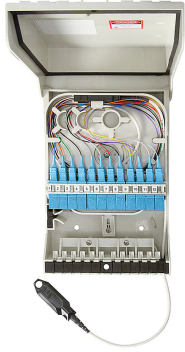

# RDT-SM04N00P0929A

---

RapidFiber® Mini-RDT Distribution Terminal, 4-fiber, SC/UPC, plenum cable, 300 ft

- Designed to provide a quick and simple solution for installing fiber in small and medium sized MDU's
- Incorporates a unique fiber cable spooling system that stores up fiber cable within the enclosure
- Removes the need for field termination and extensive site survey inspections