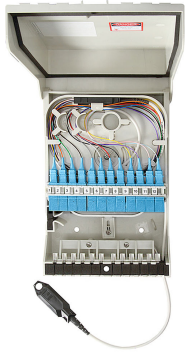

# RDT-SM12K00P0309A

---

RapidFiber® Mini-RDT Distribution Terminal, 12-fiber, LC/UPC, plenum cable, 100 ft

- Designed to provide a quick and simple solution for installing fiber in small and medium sized MDU's
- Incorporates a unique fiber cable spooling system that stores up fiber cable within the enclosure
- Removes the need for field termination and extensive site survey inspections

## General Specifications

<b>Adapters, quantity</b>	6
<b>Cable Entry Location</b>	Bottom left   Bottom right
<b>Cable Type</b>	Plenum - Stranded
<b>Color</b>	Gray
<b>Interface</b>	LC/UPC
<b>Interface, stub</b>	MPO
<b>Mounting</b>	Wall
<b>Port, quantity</b>	12