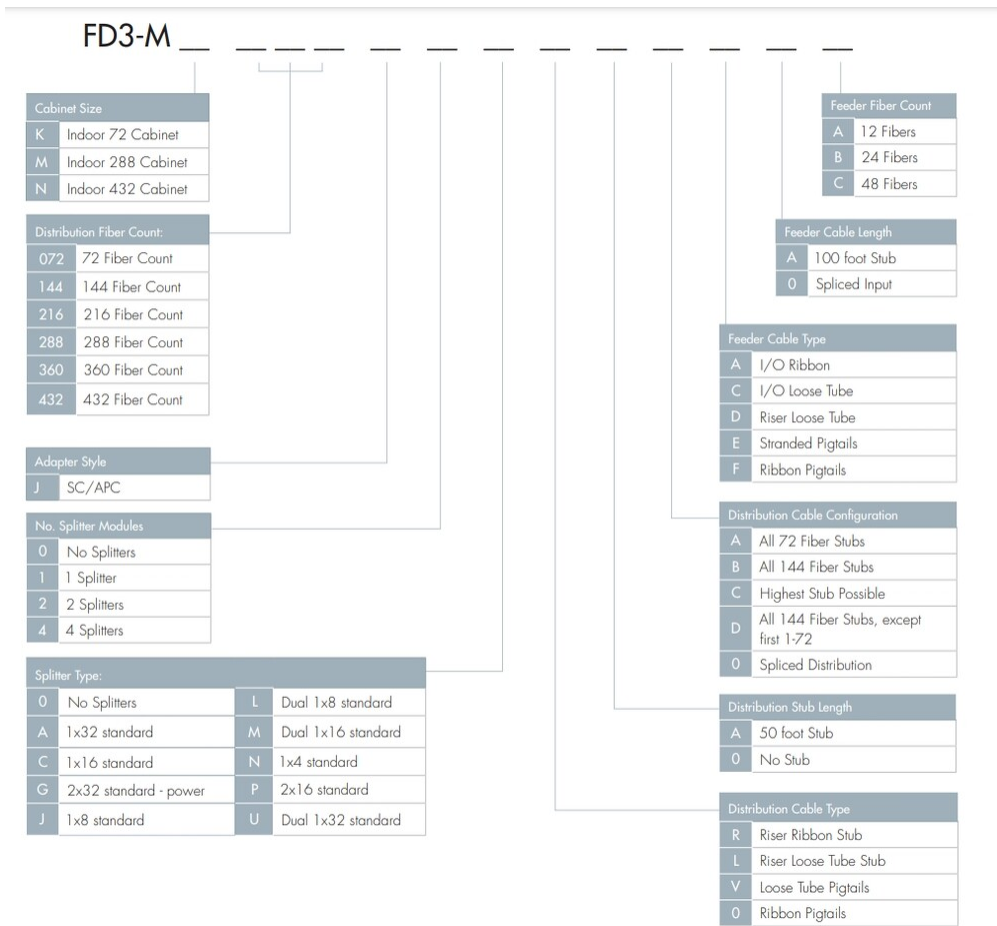

FD3-VM288J00M0MFXB

Material Specifications

Finish Powder coated

Material Type Steel

Optical Specifications

Fiber Mode Singlemode

Environmental Specifications

Environmental Space Indoor

Packaging and Weights

Packaging quantity 1

Regulatory Compliance/Certifications