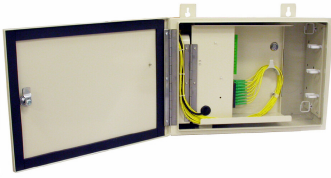

FDT-GN224NXB0000

OFDT Outdoor Fiber Distribution Terminal, 24-fiber, SC/UPC, 2 splice trays, with pigtails

- OFDT is a compact and secure family of enclosures by connecting fiber cables at MDUs
- Features a unique “swing frame” type design that separates the splicing in the rear from the patch access in the front
- Accommodates a variety of OSP cable types via sealed grommet entry with standard grip clamps
- Robust steel construction protects fibers against damage and ensures network reliability

Product Classification

Regional Availability	North America
Product Type	Fiber distribution terminal
Product Series	OFDT

General Specifications

Functionality	Patching Splicing
Access	Front
Cable Type	Pigtails - Stranded
Enclosure Color	Putty white
Front Door Type	Double hinged
Interface	SC/UPC
Lock Type	Padlock ready
Mounting	Wall
Port Capacity, maximum	24
Port, quantity	24

Dimensions

Height	342.9 mm 13.5 in
Width	482.6 mm 19 in
Depth	203.2 mm 8 in

Material Specifications

Enclosure Material Type	Steel
Finish	Powder coated

FDT-GN224NXB0000

Optical Specifications

Fiber Mode Singlemode