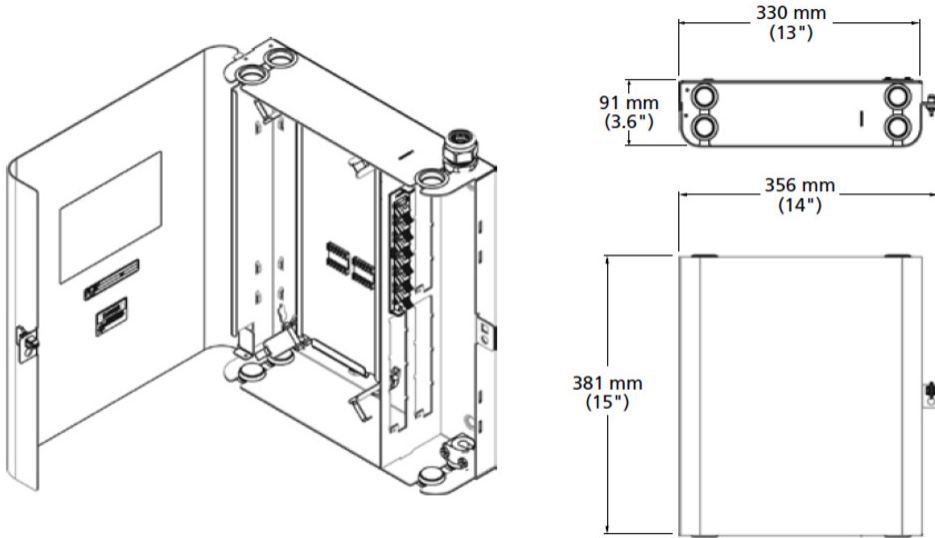

FL1-G38NNNN2-1000N

Depth 156.97 mm | 6.18 in

Outline Drawing

Material Specifications

Finish Powder coated
Material Type Steel

Optical Specifications

Fiber Mode Singlemode

Environmental Specifications

Environmental Space Indoor
Qualification Standards NEMA type 12

Packaging and Weights

Packaging quantity 1
Packaging Type Bag | Carton

Regulatory Compliance/Certifications

Agency	Classification
CHINA-ROHS	Above maximum concentration value