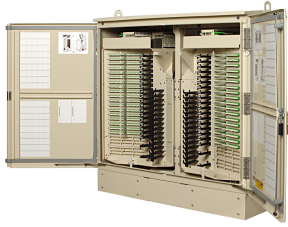

FD3-AJ864J00GGBP4

FDH 3000 Fiber Distribution Large Cabinet, 864F, SC/APC, no splitters, single armor loose tube, 100 ft, 48F

Product Classification

Regional Availability	North America
Product Type	Fiber distribution hub
Product Series	FDH 3000

General Specifications

Access	Front
Cable Type	Armored - Single Loose Tube
Color	Putty white
Distribution Cables, quantity	3
Distribution Ports, quantity	864
Fibers per Distribution Cable, quantity	288
Fibers per Feeder Cable, quantity	48
Interface, Input	SC
Interface Feature, Input	APC
Mounting	Pad
Splitter Slots, quantity	48

Dimensions

Height	1,244.6 mm 49 in
Width	1,193.8 mm 47 in
Depth	508 mm 20 in
Cable Length	30.48 m 100 ft
Enclosure Size	Large

Material Specifications

Finish	Powder coated
Material Type	Steel

FD3-AJ864J00GGBP4