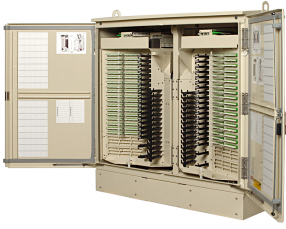

FD3-AJ864J00JGBP7

FDH 3000 Fiber Distribution Large Cabinet, 864F, SC/APC, no splitters, single armor loose tube, 100 ft, 72F

Product Classification

Regional Availability	North America
Product Type	Fiber distribution hub
Product Series	FDH 3000

General Specifications

Access	Front
Cable Type	Dielectric - Loose Tube
Color	Putty white
Distribution Cables, quantity	3
Distribution Ports, quantity	864
Fibers per Distribution Cable, quantity	288
Fibers per Feeder Cable, quantity	72
Interface, Input	SC
Interface Feature, Input	APC
Mounting	Pad
Splitter Slots, quantity	48

Dimensions

Height	1,244.6 mm 49 in
Width	1,193.8 mm 47 in
Depth	508 mm 20 in
Cable Length	30.48 m 100 ft
Enclosure Size	Large

Material Specifications

Finish	Powder coated
Material Type	Steel

FD3-AJ864J00JGBP7