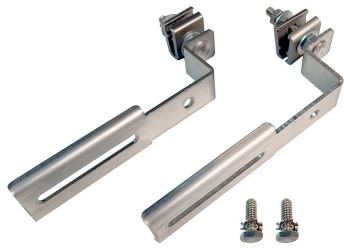

# 760235507 | OTE-M-STRAND-BRKT

---

Mini-OTE 300/400-Series, Optical Terminal Strand Mounting Bracket

## Product Classification

<b>Regional Availability</b>	EMEA
<b>Product Type</b>	Mounting bracket
<b>Product Series</b>	Mini-OTE 300   Mini-OTE 400