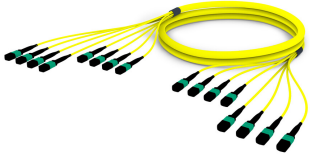

F3WMPMPAL

Base Product

Singlemode MPO (Unpinned) to MPO (Unpinned), InstaPATCH® 360 Pre-terminated Trunk Cable, 96-Fiber, Low Smoke Zero Halogen B2ca

Product Classification

Regional Availability	Europe
Portfolio	CommScope®
Product Type	Fiber trunk cable assembly
Product Brand	SYSTIMAX InstaPATCH® 360
Ordering Note	For lengths greater than 999 ft (304 m), orders must be in meters Minimum length may vary based on cable configuration Not available in the United States or Canada

General Specifications

Color, boot A	Black
Color, connector A	Green
Color, boot B	Black
Color, connector B	Green
Construction Type	Stranded
Furcation Color	Yellow
Interface, Connector A	MPO-12/APC Female
Interface, Connector B	MPO-12/APC Female
Jacket Color	Yellow
Polarity	Method B (LL)
Fibers per Subunit, quantity	12
Total Fibers, quantity	96

Dimensions

Breakout Length	33 in
Cable Assembly Length Range (m)	3 – 999
Cable Assembly Length Range (ft)	10 – 999

F3WMPMPAL

Ordering Tree

Mechanical Specifications

Cable Retention Strength, maximum 11.24 lb @ 0 ° | 4.40 lb @ 90 °

Optical Specifications

Fiber Mode Singlemode

Fiber Type G.652.D | G.657.A1, TeraSPEED®

Environmental Specifications

Operating Temperature -10 °C to +60 °C (+14 °F to +140 °F)

EN50575 CPR Cable EuroClass Fire Performance B2ca