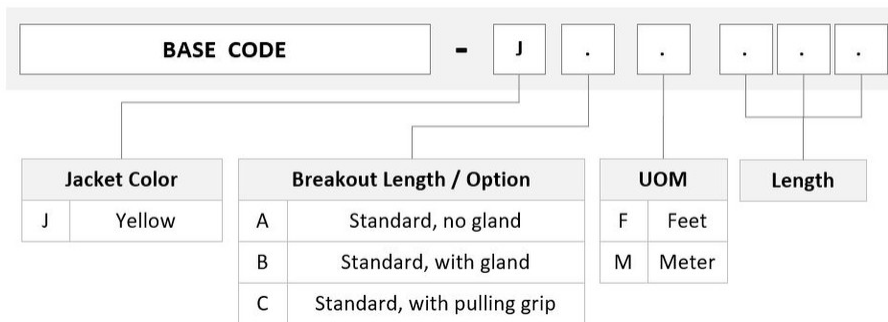

F3WMPMPAL

Ordering Tree

Mechanical Specifications

Cable Retention Strength, maximum 11.24 lb @ 0 ° | 4.40 lb @ 90 °

Optical Specifications

Fiber Mode Singlemode

Fiber Type G.652.D | G.657.A1, TeraSPEED®

Environmental Specifications

Operating Temperature -10 °C to +60 °C (+14 °F to +140 °F)

EN50575 CPR Cable EuroClass Fire Performance B2ca

Environmental Space Indoor | Low Smoke Zero Halogen (LSZH)

Regulatory Compliance/Certifications

Agency	Classification
ANATEL	Compliant
CHINA-ROHS	Above maximum concentration value
ISO 9001:2015	Designed, manufactured and/or distributed under this quality management system
REACH-SVHC	Compliant as per SVHC revision on www.commscope.com/ProductCompliance
ROHS	Compliant/Exempted
UK-ROHS	Compliant/Exempted

Included Products