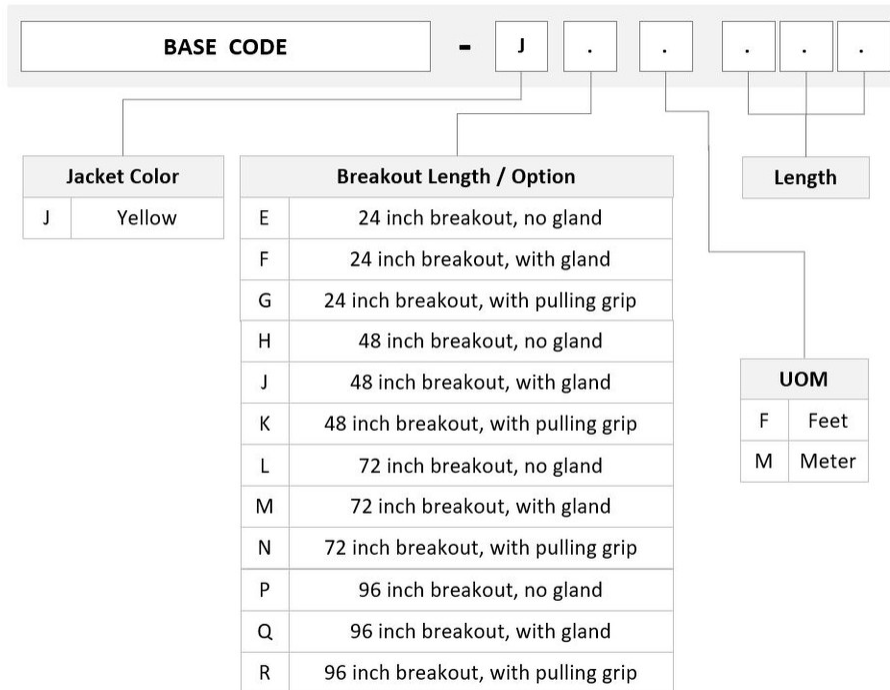

General Specifications

Color, boot A	Black
Color, connector A	Green
Color, boot B	Blue
Color, connector B	Blue
Construction Type	Stranded
Furcation Color	Yellow
Interface, Connector A	MPO-12/APC Female
Interface, Connector B	SC/UPC
Jacket Color	Yellow
Polarity	Method B (LL)
Fibers per Subunit, quantity	12

F4WMPSCAF

Total Fibers, quantity 24

Dimensions

Cable Assembly Length Range (m) 3 – 999

Cable Assembly Length Range (ft) 7 – 999

Ordering Tree

Mechanical Specifications

Cable Retention Strength, maximum 11.24 lb @ 0 ° | 4.40 lb @ 90 °