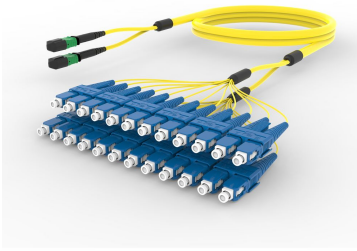

F4WMPSCAF

Base Product

Singlemode MPO (Unpinned) to SC/UPC, InstaPATCH® 360 Ruggedized Fanout Cable, 24-Fiber, Low Smoke Zero Halogen B2ca

OBSOLETE

This product was discontinued on: October 7, 2024

Product Classification

Regional Availability	Europe
Portfolio	CommScope®
Product Type	Ruggedized fanout
Product Brand	SYSTIMAX InstaPATCH® 360
Ordering Note	For lengths greater than 999 ft (304 m), orders must be in meters Minimum length may vary based on cable configuration Not available in the United States or Canada

General Specifications

Color, boot A	Black
Color, connector A	Green
Color, boot B	Blue
Color, connector B	Blue
Construction Type	Stranded
Furcation Color	Yellow
Interface, Connector A	MPO-12/APC Female
Interface, Connector B	SC/UPC
Jacket Color	Yellow
Polarity	Method B (LL)
Fibers per Subunit, quantity	12

Optical Specifications

Fiber Mode Singlemode

Fiber Type G.652.D | G.657.A1, TeraSPEED®

Environmental Specifications

Operating Temperature -10 °C to +60 °C (+14 °F to +140 °F)

EN50575 CPR Cable EuroClass Fire Performance B2ca