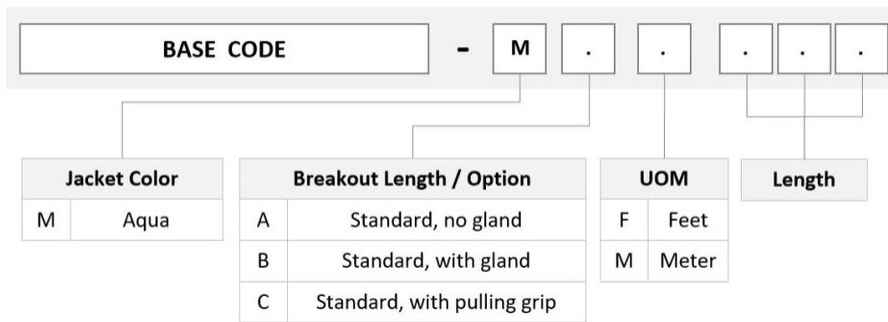

General Specifications

Color, boot A	Black
Color, connector A	Aqua
Color, boot B	Black
Color, connector B	Aqua
Construction Type	Stranded
Furcation Color	Aqua
Interface, Connector A	MPO-12/UPC Female
Interface, Connector B	MPO-12/UPC Male
Jacket Color	Aqua
Polarity	Method B (LL)
Fibers per Subunit, quantity	12
Total Fibers, quantity	144

Dimensions

Breakout Length	33 in
Cable Assembly Length Range (m)	3 – 999
Cable Assembly Length Range (ft)	10 – 999

FGXMPMXAM

Ordering Tree

Mechanical Specifications

Cable Retention Strength, maximum 11.24 lb @ 0 ° | 4.40 lb @ 90 °