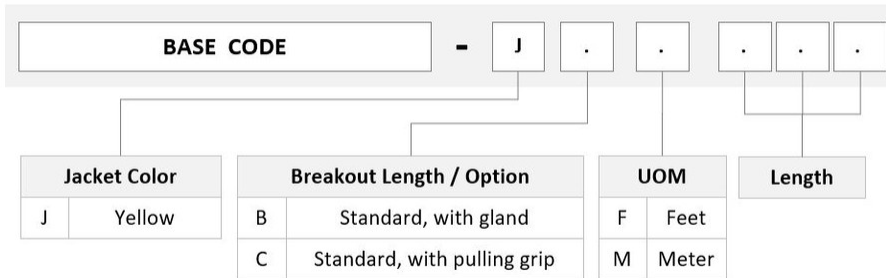

General Specifications

Color, boot A	Black
Color, connector A	Green
Color, boot B	Black
Color, connector B	Green
Construction Type	Armored Stranded
Furcation Color	Yellow
Interface, Connector A	MPO-12/APC Female
Interface, Connector B	MPO-12/APC Male
Jacket Color	Yellow
Polarity	Method B (LL)
Fibers per Subunit, quantity	12
Total Fibers, quantity	12

Dimensions

FHWMPMXAD

Breakout Length	33 in
Cable Assembly Length Range (m)	3 – 999
Cable Assembly Length Range (ft)	10 – 999

Ordering Tree

Mechanical Specifications

Cable Retention Strength, maximum	11.24 lb @ 0 ° 4.40 lb @ 90 °
--	---------------------------------