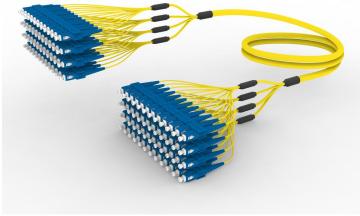

## Base Product

SingleMode SC/UPC to SC/UPC, InstaPATCH® 360 Ruggedized Fiber Fanout Cable Assembly, 48-Fiber, Low Smoke Zero Halogen (LSZH)

## Product Classification

<b>Regional Availability</b>	Europe   Middle East/Africa
<b>Portfolio</b>	CommScope®
<b>Product Type</b>	Ruggedized fanout
<b>Product Brand</b>	SYSTIMAX InstaPATCH® 360
<b>Ordering Note</b>	For lengths greater than 999 ft (304 m), orders must be in meters   Minimum length may vary based on cable configuration   Not available in the United States or Canada

## General Specifications

<b>Color, boot A</b>	Blue
<b>Color, connector A</b>	Blue
<b>Color, boot B</b>	Blue
<b>Color, connector B</b>	Blue
<b>Construction Type</b>	Stranded
<b>Furcation Color</b>	Yellow
<b>Interface, Connector A</b>	SC/UPC
<b>Interface, Connector B</b>	SC/UPC
<b>Jacket Color</b>	Yellow
<b>Fibers per Subunit, quantity</b>	12
<b>Total Fibers, quantity</b>	48