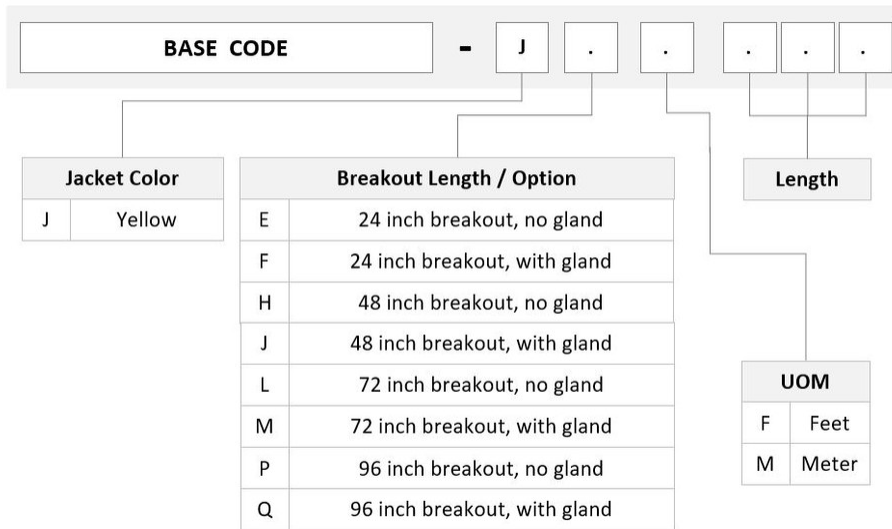

F4WSCSCAH

Ordering Tree

Mechanical Specifications

Cable Retention Strength, maximum 11.24 lb @ 0 ° | 4.40 lb @ 90 °

Optical Specifications

Fiber Mode Singlemode

Fiber Type G.652.D | G.657.A1, TeraSPEED®

Environmental Specifications

Operating Temperature -10 °C to +60 °C (+14 °F to +140 °F)

Environmental Space Indoor | Low Smoke Zero Halogen (LSZH)

Regulatory Compliance/Certifications

Agency	Classification
ANATEL	Compliant
CHINA-ROHS	Below maximum concentration value
ISO 9001:2015	Designed, manufactured and/or distributed under this quality management system
REACH-SVHC	Compliant as per SVHC revision on www.commscope.com/ProductCompliance
ROHS	Compliant
UK-ROHS	Compliant