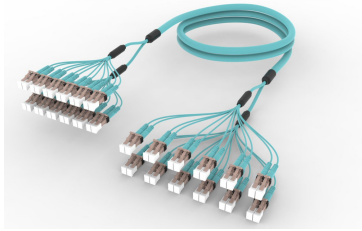

## Base Product

OM4 LC/UPC to LC/UPC 24-Fiber InstaPATCH® 360 Ruggedized Fanout Cable, Low Smoke Zero Halogen

## Product Classification

<b>Regional Availability</b>	Europe   Middle East/Africa
<b>Portfolio</b>	CommScope®
<b>Product Type</b>	Ruggedized fanout
<b>Product Brand</b>	SYSTIMAX InstaPATCH® 360
<b>Ordering Note</b>	For lengths greater than 999 ft (304 m), orders must be in meters   Minimum length may vary based on cable configuration   Not available in the United States or Canada

## General Specifications

<b>Color, boot A</b>	Aqua
<b>Color, connector A</b>	Beige
<b>Color, boot B</b>	Aqua
<b>Color, connector B</b>	Beige
<b>Construction Type</b>	Stranded
<b>Furcation Color</b>	Aqua
<b>Interface, Connector A</b>	LC/UPC
<b>Interface, Connector B</b>	LC/UPC
<b>Jacket Color</b>	Aqua
<b>Fibers per Subunit, quantity</b>	12
<b>Total Fibers, quantity</b>	24