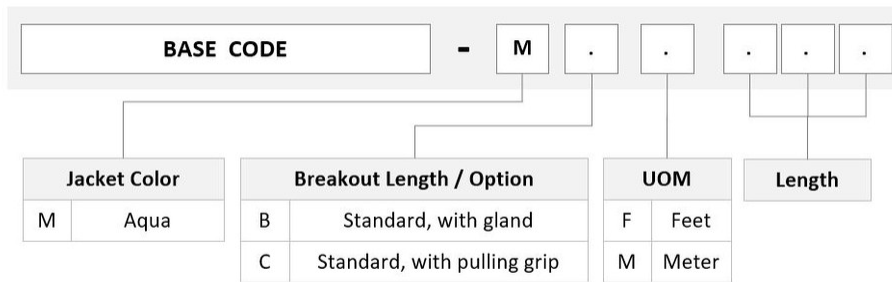

General Specifications

Color, boot A	Black
Color, connector A	Aqua
Color, boot B	Black
Color, connector B	Aqua
Construction Type	Armored Stranded
Furcation Color	Aqua
Interface, Connector A	MPO-12/UPC Female
Interface, Connector B	MPO-12/UPC Female
Jacket Color	Aqua
Polarity	Method B (LL)
Fibers per Subunit, quantity	12
Total Fibers, quantity	24

Dimensions

Breakout Length	33 in
Cable Assembly Length Range (m)	3 – 999
Cable Assembly Length Range (ft)	10 – 999

FKXMPMPAF

Ordering Tree

Mechanical Specifications

Cable Retention Strength, maximum 11.24 lb @ 0 ° | 4.40 lb @ 90 °