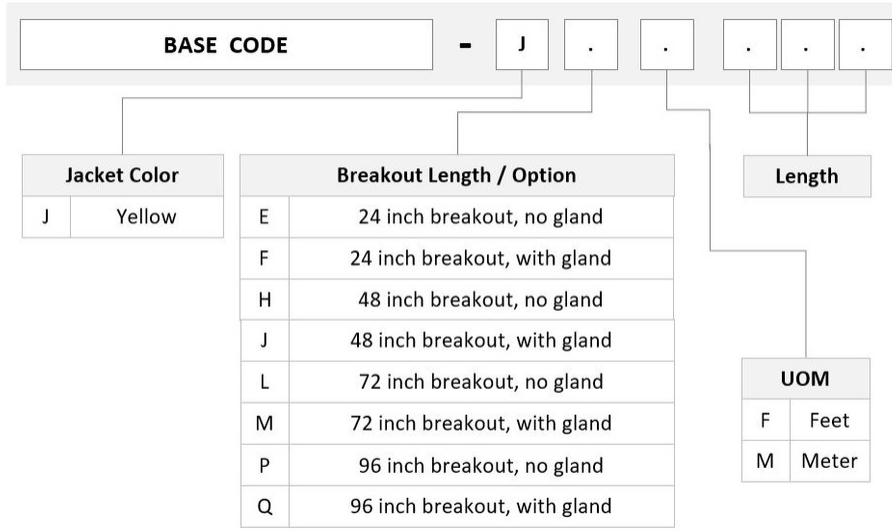

Base Product

Singlemode LC/APC to LC/APC 72-Fiber InstaPATCH® 360 Ruggedized Fanout Cable, Plenum

Product Classification

Regional Availability	Asia Australia/New Zealand China Europe India Latin America Middle East/Africa North America
Portfolio	CommScope®
Product Type	Ruggedized fanout
Product Brand	SYSTIMAX InstaPATCH® 360
Ordering Note	For lengths greater than 999 ft (304 m), orders must be in meters Minimum length may vary based on cable configuration

General Specifications

Color, boot A	Green
Color, connector A	Green
Color, boot B	Green
Color, connector B	Green
Construction Type	Stranded
Furcation Color	Yellow
Interface, Connector A	LC/APC
Interface, Connector B	LC/APC
Jacket Color	Yellow
Fibers per Subunit, quantity	12
Total Fibers, quantity	72

Dimensions

Cable Assembly Length Range (m)	3 – 305
Cable Assembly Length Range (ft)	8 – 999

Ordering Tree

Mechanical Specifications

Cable Retention Strength, maximum 11.24 lb @ 0 ° | 4.40 lb @ 90 °

Optical Specifications