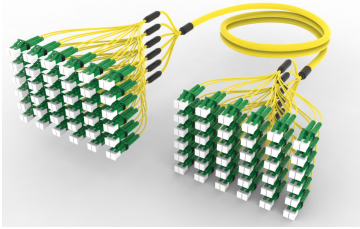

Base Product

Singlemode LC/APC to LC/APC 72-Fiber InstaPATCH® 360 Ruggedized Fanout Cable, Plenum

Product Classification

Regional Availability	Asia Australia/New Zealand China Europe India Latin America Middle East/Africa North America
Portfolio	CommScope®
Product Type	Ruggedized fanout
Product Brand	SYSTIMAX InstaPATCH® 360
Ordering Note	For lengths greater than 999 ft (304 m), orders must be in meters Minimum length may vary based on cable configuration

General Specifications

Color, boot A	Green
Color, connector A	Green
Color, boot B	Green
Color, connector B	Green
Construction Type	Stranded
Furcation Color	Yellow
Interface, Connector A	LC/APC
Interface, Connector B	LC/APC
Jacket Color	Yellow
Fibers per Subunit, quantity	12
Total Fibers, quantity	72

Dimensions

Cable Assembly Length Range (m)	3 – 305
Cable Assembly Length Range (ft)	8 – 999

Ordering Tree

Mechanical Specifications

Cable Retention Strength, maximum 11.24 lb @ 0 ° | 4.40 lb @ 90 °

Optical Specifications

Designed, manufactured and/or distributed under this quality management system

Compliant as per SVHC revision on www.commscope.com/ProductCompliance

Compliant

Compliant

FLWLALAAK

Included Products

- 460125222
- P-072-MP-8W-F12
- TeraSPEED® LC APC Connector for 1.6 mm Fiber, Duplex, Singlemode, green
- Fiber indoor cable, TeraSPEED® Plenum MPO Trunk, 72 fiber multi-unit with 12 fiber subunits, Singlemode G.652.D and G.657.A1, Gel-free, Feet jacket marking