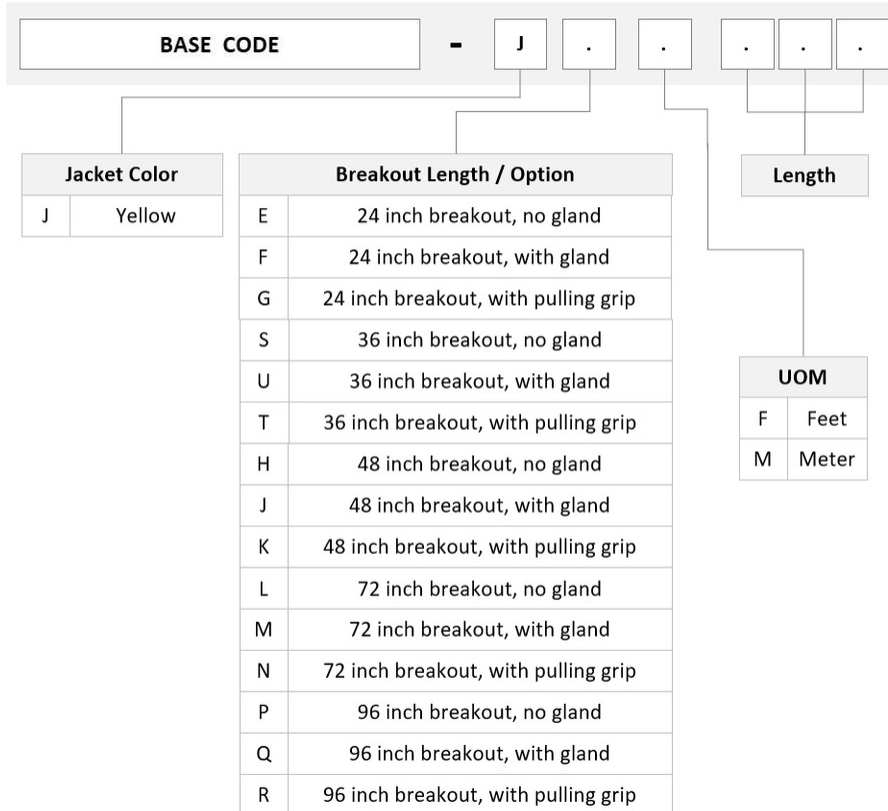

SC/UPC

Jacket Color

Yellow

Polarity

Method B (LL)

Fibers per Subunit, quantity

12

Total Fibers, quantity

36

Dimensions

Cable Assembly Length Range (m)

3 – 999

FLWMPSCAG

Cable Assembly Length Range (ft)

7 – 999

Ordering Tree