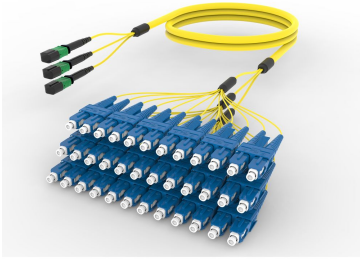

FLWMPSCAG

Base Product

Singlemode MPO (Unpinned) to SC/UPC, InstaPATCH® 360 Ruggedized Fanout Cable, 36-Fiber, Plenum

Product Classification

Regional Availability

Asia | Australia/New Zealand | China | Europe | India | Latin America | Middle East/Africa | North America

Portfolio

CommScope®

Product Type

Ruggedized fanout

Product Brand

SYSTIMAX InstaPATCH® 360

Ordering Note

For lengths greater than 999 ft (304 m), orders must be in meters | Minimum length may vary based on cable configuration

General Specifications

Color, boot A

Black

Color, connector A

Green

Color, boot B

Blue

Color, connector B

Blue

Construction Type

Stranded

Furcation Color

Yellow

Interface, Connector A

MPO-12/APC Female

Interface, Connector B