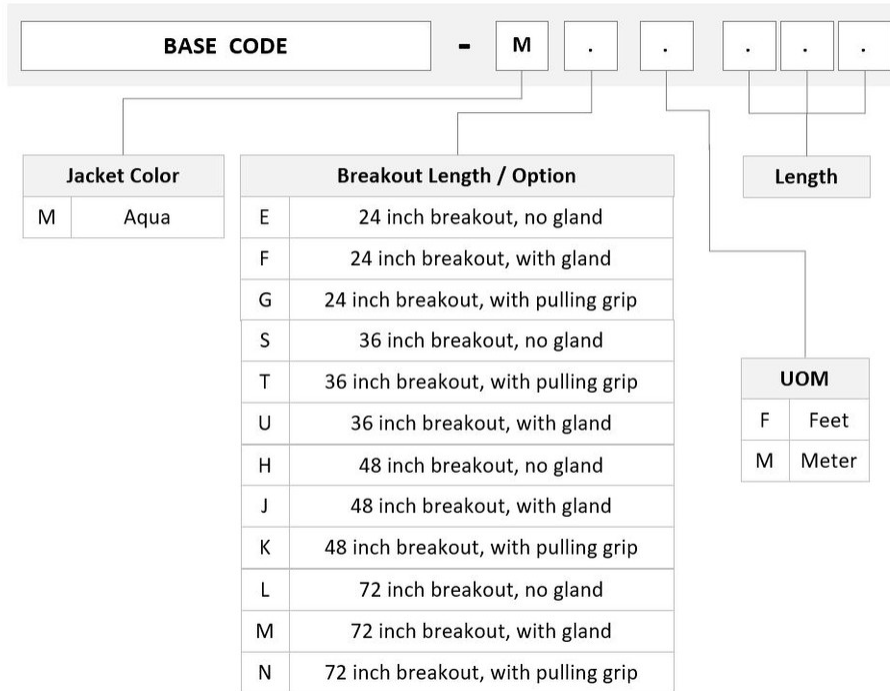

General Specifications

Color, boot A	Black
Color, connector A	Aqua
Color, boot B	Aqua
Color, connector B	Beige
Construction Type	Stranded
Furcation Color	Aqua
Interface, Connector A	MPO-12/UPC Male
Interface, Connector B	LC/UPC
Jacket Color	Aqua
Polarity	Method B Enhanced (ULL)
Fibers per Subunit, quantity	12
Total Fibers, quantity	48

U4XMXLCAH

Dimensions

Cable Assembly Length Range (m) 3 – 999

Cable Assembly Length Range (ft) 7 – 999

Ordering Tree

Optical Specifications

Fiber Mode Multimode

Fiber Type OM4, LazrSPEED®