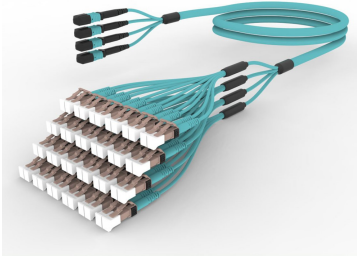

U4XMXLCAH

Base Product

Ultra Low Loss OM4 MPO12 Pinned to LC/UPC 48-Fiber InstaPATCH® 360 Ruggedized Fanout Cable, Low Smoke Zero Halogen

This product will be discontinued on: April 30, 2024

Replaced By:

U4XMXLCCH

Ultra Low Loss ULL LazrSPEED® 550 MPO(Pinned) to LC/UPC Ruggedized fanout Cable, 48-Fiber, LSZH, 12 fiber PmP 2.0 mm /B2ca

Product Classification

Regional Availability	Europe
Portfolio	CommScope®
Product Type	Ruggedized fanout
Product Brand	SYSTIMAX InstaPATCH® 360
Ordering Note	For lengths greater than 999 ft (304 m), orders must be in meters Minimum length may vary based on cable configuration Not available in the United States or Canada

General Specifications

Color, boot A	Black
Color, connector A	Aqua
Color, boot B	Aqua
Color, connector B	Beige
Construction Type	Stranded
Furcation Color	Aqua
Interface, Connector A	MPO-12/UPC Male
Interface, Connector B	LC/UPC
Jacket Color	Aqua
Polarity	Method B Enhanced (ULL)
Fibers per Subunit, quantity	12
Total Fibers, quantity	48