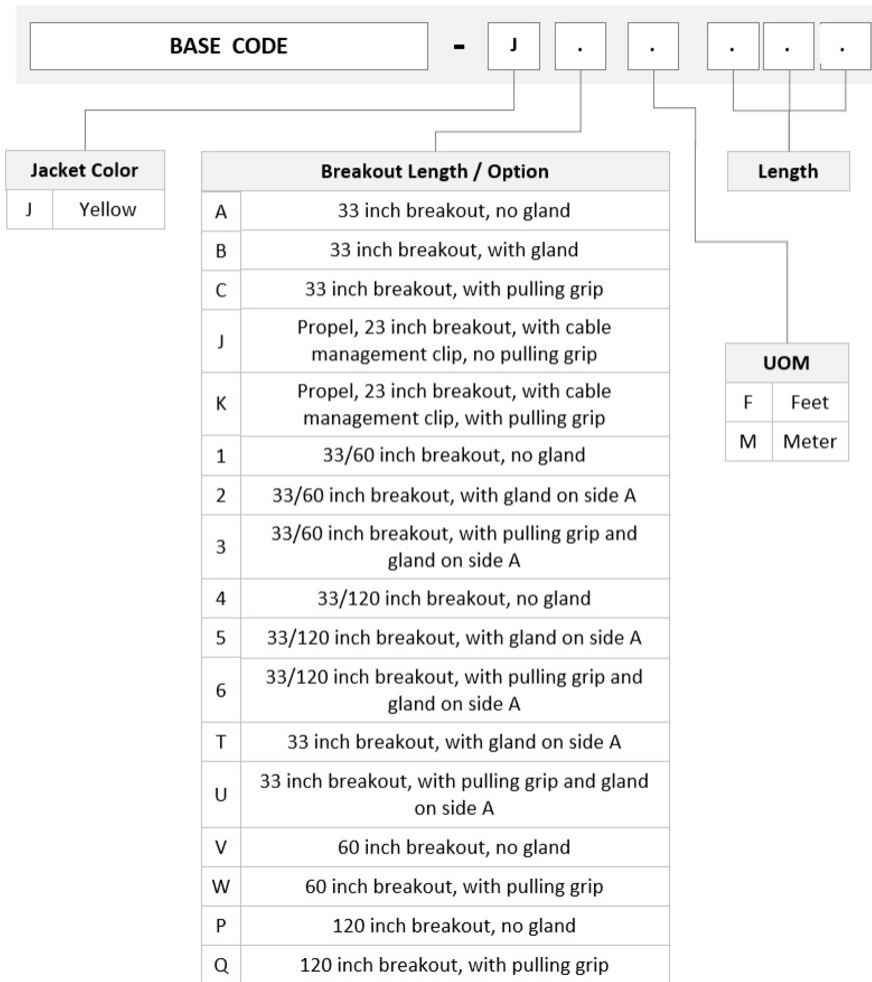

UGGMPMXCM

Base Product

Ultra Low Loss ULL TeraSPEED® MPO(Unpinned) to MPO(Pinned) Pre-terminated Trunk Cable, MPO12, 144-Fiber, Plenum, 12 fiber PmP 2.0 mm Dca

Product Classification

Regional Availability	Asia Australia/New Zealand Europe Latin America Middle East/Africa North America
Portfolio	CommScope®
Product Type	Fiber trunk cable assembly
Product Brand	SYSTIMAX ULL
Ordering Note	For additional jacket colors, please contact a CommScope Sales Representative For lengths greater than 999 ft (304 m), orders must be in meters Minimum length may vary based on cable configuration

General Specifications

Color, boot A	Black
Color, connector A	Green
Color, boot B	Black
Color, connector B	Green
Construction Type	Stranded
Furcation Color	Yellow
Interface, Connector A	MPO-12/APC Female
Interface, Connector B	MPO-12/APC Male
Jacket Color	Yellow
Polarity	Method B Enhanced (ULL)
Fibers per Subunit, quantity	12
Total Fibers, quantity	144

Dimensions

Breakout Length	33 in
Cable Assembly Length Range (m)	3 – 999
Cable Assembly Length Range (ft)	10 – 999

UGGMPMXCM

Ordering Tree

Optical Specifications

Fiber Mode	Singlemode
Fiber Type	G.657.A2, TeraSPEED®