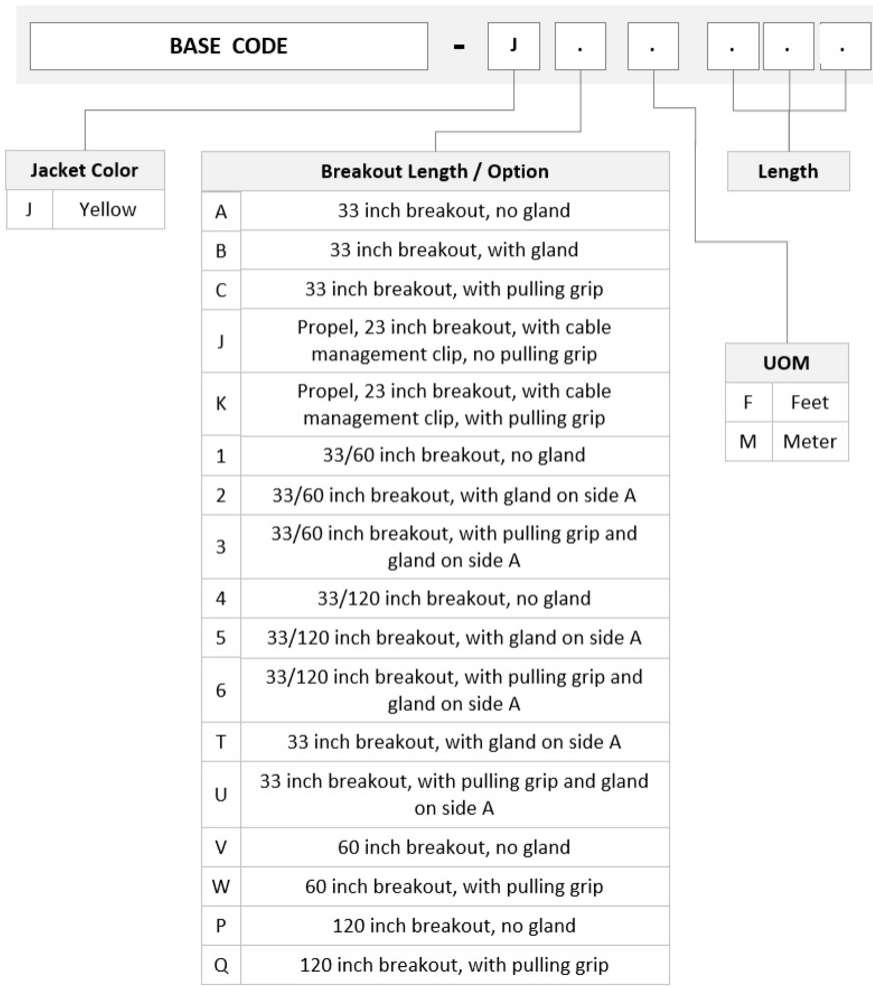

Base Product

Ultra Low Loss ULL TeraSPEED® MPO(Unpinned) to MPO(Unpinned) Pre-terminated Trunk Cable, MPO12, 36-Fiber, LSZH, 12 fiber PmP 2.0 mm Dca

Product Classification

Regional Availability	Asia Australia/New Zealand Europe Latin America Middle East/Africa North America
Portfolio	CommScope®
Product Type	Fiber trunk cable assembly
Product Brand	SYSTIMAX ULL
Ordering Note	For additional jacket colors, please contact a CommScope Sales Representative For lengths greater than 999 ft (304 m), orders must be in meters Minimum length may vary based on cable configuration

General Specifications

Color, boot A	Black
Color, connector A	Green
Color, boot B	Black
Color, connector B	Green
Construction Type	Stranded
Furcation Color	Yellow
Interface, Connector A	MPO-12/APC Female
Interface, Connector B	MPO-12/APC Female
Jacket Color	Yellow
Polarity	Method B Enhanced (ULL)
Fibers per Subunit, quantity	12
Total Fibers, quantity	36

Dimensions

Breakout Length	33 in
Cable Assembly Length Range (m)	3 – 999
Cable Assembly Length Range (ft)	10 – 999

Ordering Tree

Optical Specifications

Fiber Mode	Singlemode
Fiber Type	G.657.A2, TeraSPEED®