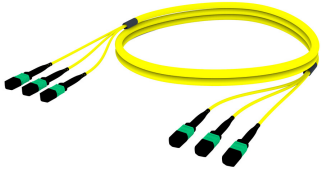

Base Product

Ultra Low Loss ULL TeraSPEED® MPO(Unpinned) to MPO(Unpinned) Pre-terminated Trunk Cable, MPO12, 36-Fiber, LSZH, 12 fiber PmP 2.0 mm Dca

Product Classification

Regional Availability	Asia Australia/New Zealand Europe Latin America Middle East/Africa North America
Portfolio	CommScope®
Product Type	Fiber trunk cable assembly
Product Brand	SYSTIMAX ULL
Ordering Note	For additional jacket colors, please contact a CommScope Sales Representative For lengths greater than 999 ft (304 m), orders must be in meters Minimum length may vary based on cable configuration

General Specifications

Color, boot A	Black
Color, connector A	Green
Color, boot B	Black
Color, connector B	Green
Construction Type	Stranded
Furcation Color	Yellow
Interface, Connector A	MPO-12/APC Female
Interface, Connector B	MPO-12/APC Female
Jacket Color	Yellow
Polarity	Method B Enhanced (ULL)
Fibers per Subunit, quantity	12
Total Fibers, quantity	36

Dimensions

Breakout Length	33 in
Cable Assembly Length Range (m)	3 – 999
Cable Assembly Length Range (ft)	10 – 999

Ordering Tree

Optical Specifications

Fiber Mode	Singlemode
Fiber Type	G.657.A2, TeraSPEED®