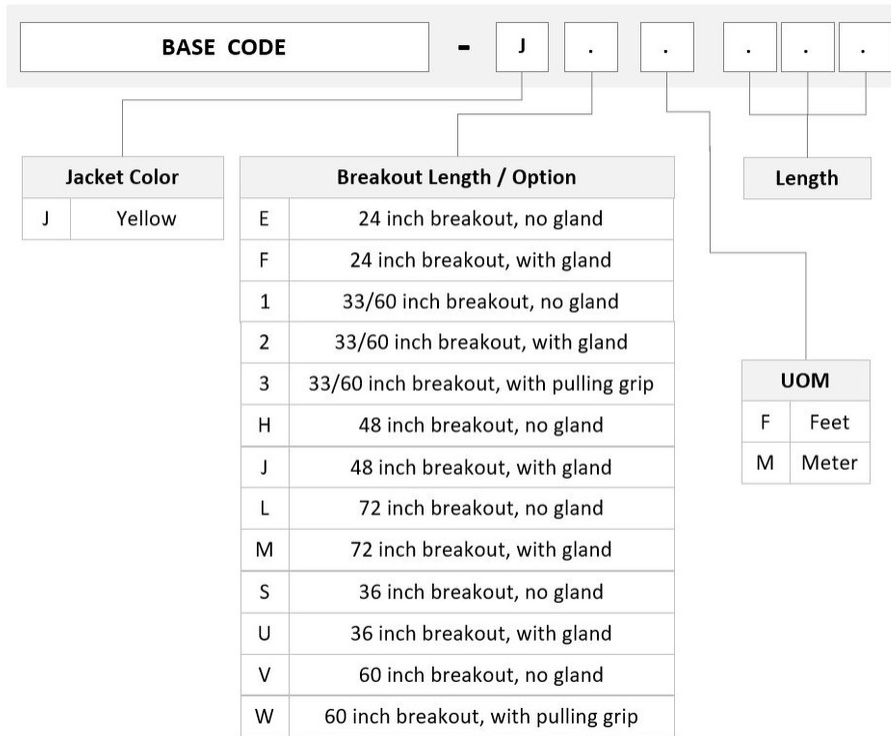

General Specifications

Color, boot A	Green
Color, connector A	Green
Color, boot B	Green
Color, connector B	Green
Construction Type	Stranded
Furcation Color	Yellow
Interface, Connector A	LC/APC
Interface, Connector B	LC/APC
Interface Feature, connector B	ULL
Jacket Color	Yellow
Fibers per Subunit, quantity	12
Total Fibers, quantity	24

Dimensions

Cable Assembly Length Range (m)	3 – 305
Cable Assembly Length Range (ft)	10 – 999

ULGLALACF

Ordering Tree

Optical Specifications

Fiber Mode	Singlemode
Fiber Type	G.657.A2, TeraSPEED®

Environmental Specifications