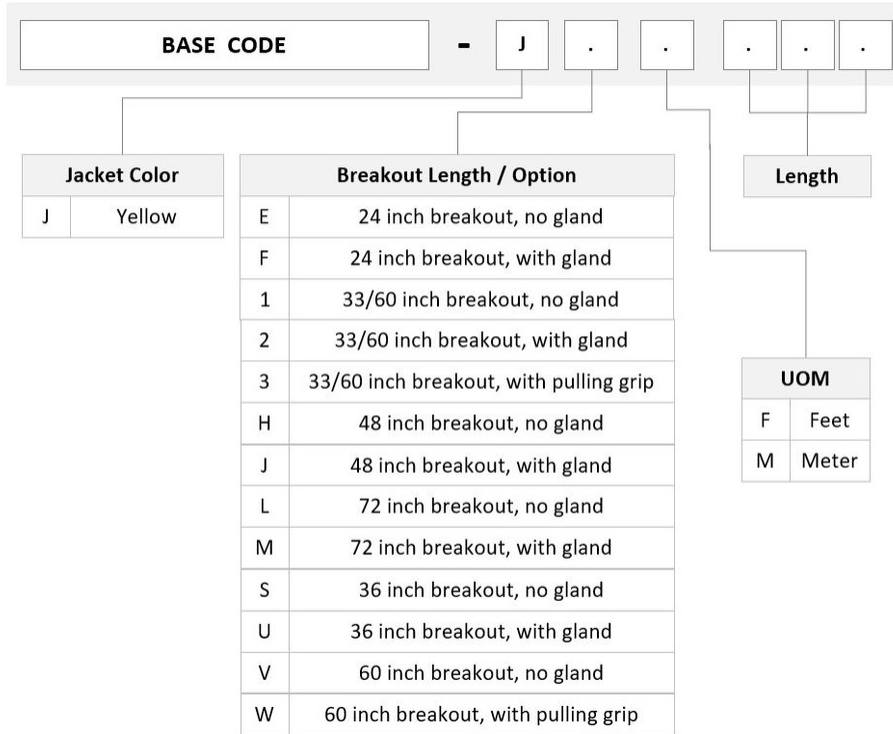

Ordering Tree

Optical Specifications

Fiber Mode

Singlemode

Fiber Type

G.657.A2, TeraSPEED®

Environmental Specifications

Operating Temperature

-10 °C to +60 °C (+14 °F to +140 °F)

EN50575 CPR Cable EuroClass Fire Performance

Dca

Environmental Space

Indoor | Plenum

Regulatory Compliance/Certifications

Agency

Classification

ANATEL

Compliant

CHINA-ROHS

Below maximum concentration value