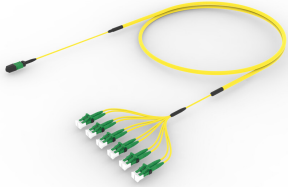

## Base Product

Ultra Low Loss ULL TeraSPEED® MPO(Unpinned) to LC/APC Ruggedized fanout Cable, 12-Fiber, Plenum, 12 fiber PmP 2.0 mm Dca

## Product Classification

<b>Regional Availability</b>	Asia   Australia/New Zealand   Europe   Latin America   Middle East/Africa   North America
<b>Portfolio</b>	CommScope®
<b>Product Type</b>	Ruggedized fanout
<b>Product Brand</b>	SYSTIMAX ULL
<b>Ordering Note</b>	For additional jacket colors, please contact a CommScope Sales Representative   For lengths greater than 999 ft (304 m), orders must be in meters   Minimum length may vary based on cable configuration

## General Specifications

<b>Color, boot A</b>	Black
<b>Color, connector A</b>	Green
<b>Color, boot B</b>	Green
<b>Color, connector B</b>	Green
<b>Construction Type</b>	Stranded
<b>Furcation Color</b>	Yellow
<b>Interface, Connector A</b>	MPO-12/APC Female
<b>Interface, Connector B</b>	LC/APC
<b>Interface Feature, connector B</b>	ULL
<b>Jacket Color</b>	Yellow
<b>Polarity</b>	Method B Enhanced (ULL)
<b>Fibers per Subunit, quantity</b>	12
<b>Total Fibers, quantity</b>	12