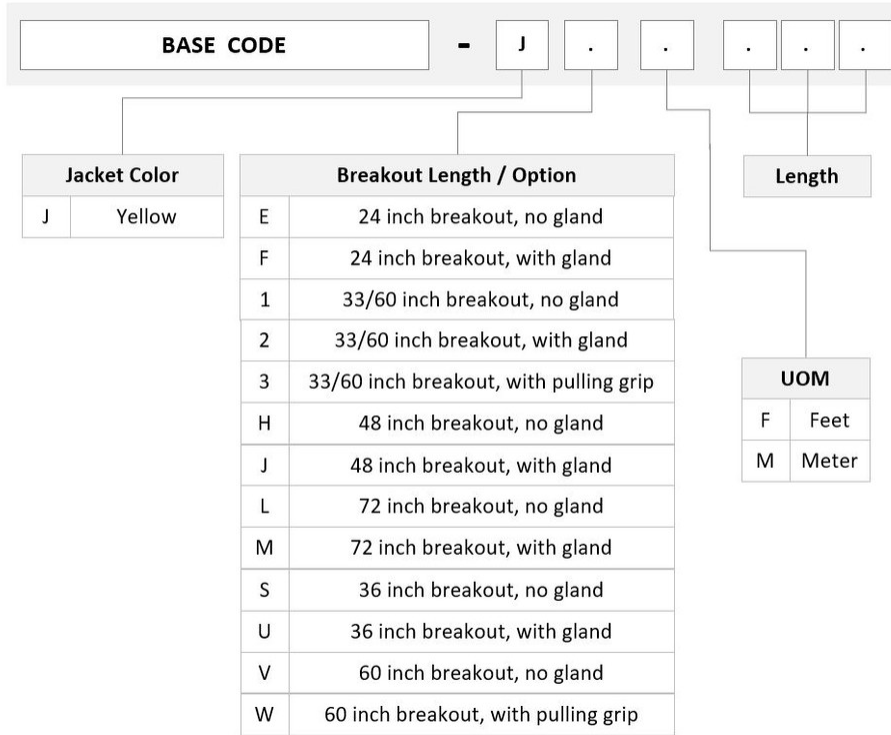

ULGMPLACD

Ordering Tree

Optical Specifications

Fiber Mode	Singlemode
Fiber Type	G.657.A2, TeraSPEED®

Environmental Specifications

Operating Temperature	-10 °C to +60 °C (+14 °F to +140 °F)
EN50575 CPR Cable EuroClass Fire Performance	Dca
Environmental Space	Indoor | Plenum

Regulatory Compliance/Certifications

Agency	Classification
ANATEL	Compliant
CHINA-ROHS	Below maximum concentration value