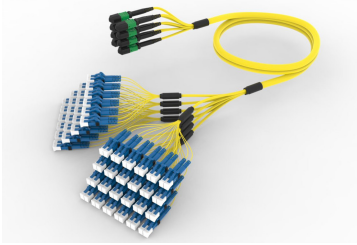

Base Product

Ultra Low Loss Singlemode MPO12 Unpinned to LC/UPC 96-Fiber InstaPATCH® 360 Ruggedized Fanout Cable, Plenum

Product Classification

Regional Availability	Asia Australia/New Zealand China Europe India Latin America Middle East/Africa North America
Portfolio	CommScope®
Product Type	Ruggedized fanout
Product Brand	SYSTIMAX InstaPATCH® 360
Ordering Note	For lengths greater than 999 ft (304 m), orders must be in meters Minimum length may vary based on cable configuration

General Specifications

Color, boot A	Black
Color, connector A	Green
Color, boot B	Black
Color, connector B	Blue
Construction Type	Stranded
Furcation Color	Yellow
Interface, Connector A	MPO-12/APC Female
Interface, Connector B	LC/UPC
Jacket Color	Yellow
Polarity	Method B Enhanced (ULL)
Fibers per Subunit, quantity	12
Total Fibers, quantity	96

Dimensions

Cable Assembly Length Range (m)	3 – 999
Cable Assembly Length Range (ft)	7 – 999

ULGMPLCAL

Ordering Tree

Mechanical Specifications

Cable Retention Strength, maximum 11.24 lb @ 0° | 4.40 lb @ 90°