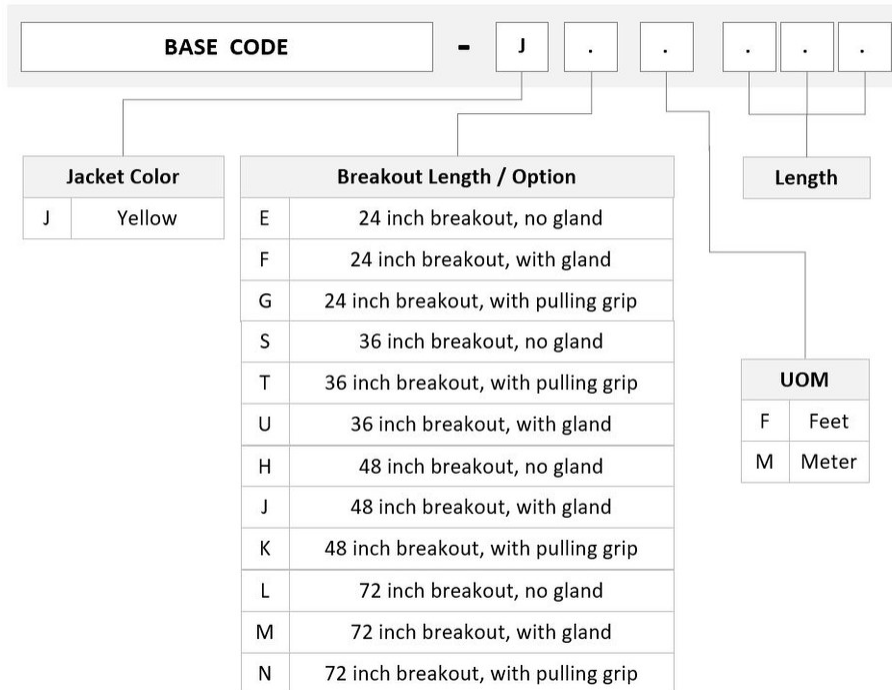

General Specifications

Color, boot A	Black
Color, connector A	Green
Color, boot B	Black
Color, connector B	Blue
Construction Type	Stranded
Furcation Color	Yellow
Interface, Connector A	MPO-12/APC Female
Interface, Connector B	LC/UPC
Jacket Color	Yellow
Polarity	Method B Enhanced (ULL)
Fibers per Subunit, quantity	12
Total Fibers, quantity	96

Dimensions

Cable Assembly Length Range (m)	3 – 999
Cable Assembly Length Range (ft)	7 – 999

ULGMPLCAL

Ordering Tree

Mechanical Specifications

Cable Retention Strength, maximum 11.24 lb @ 0° | 4.40 lb @ 90°