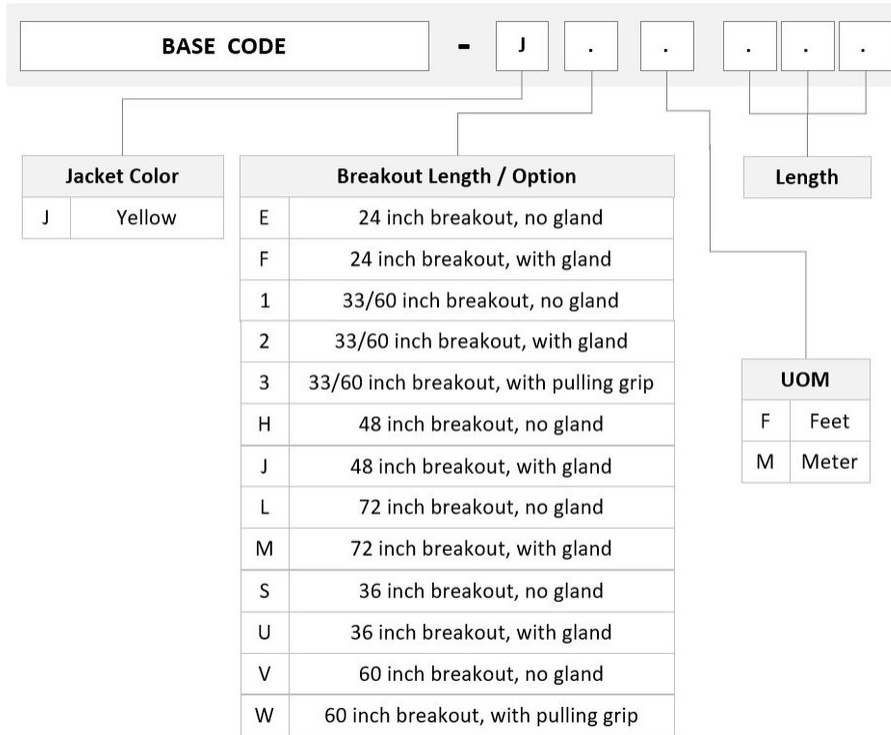

General Specifications

Color, boot A	Black
Color, connector A	Green
Color, boot B	Blue
Color, connector B	Blue
Construction Type	Stranded
Furcation Color	Yellow
Interface, Connector A	MPO-12/APC Female
Interface, Connector B	LC/UPC
Interface Feature, connector B	ULL
Jacket Color	Yellow
Polarity	Method B Enhanced (ULL)
Fibers per Subunit, quantity	12
Total Fibers, quantity	24

Dimensions

ULGMPLCCF

Cable Assembly Length Range (m) 3 – 999

Cable Assembly Length Range (ft) 10 – 999

Ordering Tree

Optical Specifications

Fiber Mode Singlemode
Fiber Type G.657.A2, TeraSPEED®

Environmental Specifications