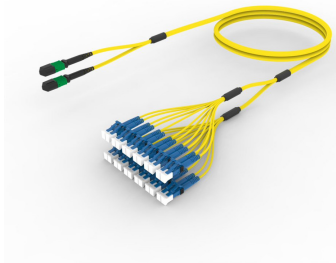

ULGMPLCCF

Base Product

Ultra Low Loss ULL TeraSPEED® MPO(Unpinned) to LC/UPC Ruggedized fanout Cable, 24-Fiber, Plenum, 12 fiber PmP 2.0 mm Dca

Product Classification

Regional Availability	Asia Australia/New Zealand Europe Latin America Middle East/Africa North America
Portfolio	CommScope®
Product Type	Ruggedized fanout
Product Brand	SYSTIMAX ULL
Ordering Note	For additional jacket colors, please contact a CommScope Sales Representative For lengths greater than 999 ft (304 m), orders must be in meters Minimum length may vary based on cable configuration

General Specifications

Color, boot A	Black
Color, connector A	Green
Color, boot B	Blue
Color, connector B	Blue
Construction Type	Stranded
Furcation Color	Yellow
Interface, Connector A	MPO-12/APC Female
Interface, Connector B	LC/UPC
Interface Feature, connector B	ULL
Jacket Color	Yellow
Polarity	Method B Enhanced (ULL)
Fibers per Subunit, quantity	12
Total Fibers, quantity	24

Dimensions

ULGMPLCCF

Cable Assembly Length Range (m) 3 – 999

Cable Assembly Length Range (ft) 10 – 999

Ordering Tree

Optical Specifications

Fiber Mode Singlemode
Fiber Type G.657.A2, TeraSPEED®

Environmental Specifications