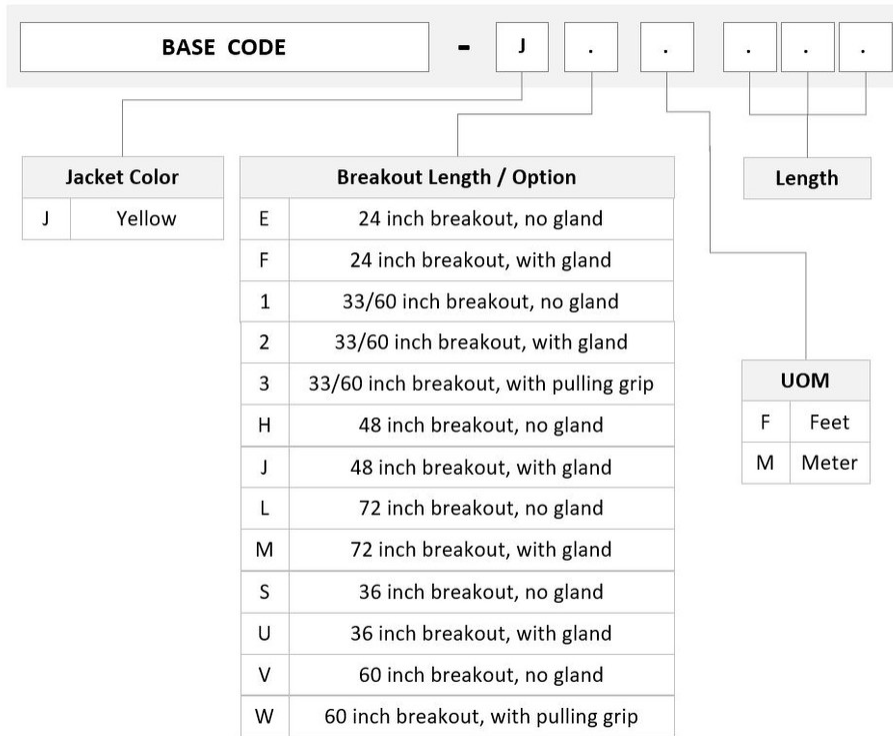

General Specifications

Color, boot A	Black
Color, connector A	Green
Color, boot B	Blue
Color, connector B	Blue
Construction Type	Stranded
Furcation Color	Yellow
Interface, Connector A	MPO-12/APC Female
Interface, Connector B	LC/UPC
Interface Feature, connector B	Grade B performance
Jacket Color	Yellow
Polarity	Method B Enhanced (ULL)
Fibers per Subunit, quantity	12
Total Fibers, quantity	48

Dimensions

Cable Assembly Length Range (m)	3 – 999
--	---------

ULGMPLFCH

Cable Assembly Length Range (ft)

10 – 999

Ordering Tree

Optical Specifications

Fiber Mode