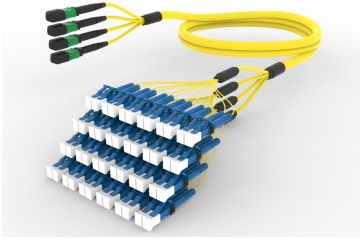

ULGMPLFCH

Base Product

Ultra Low Loss ULL TeraSPEED® MPO(Unpinned) to LC/UPC G B Ruggedized fanout Cable, 48-Fiber, Plenum, 12 fiber PmP 2.0 mm Dca

Product Classification

Regional Availability	Asia Australia/New Zealand Europe Latin America Middle East/Africa North America
Portfolio	CommScope®
Product Type	Ruggedized fanout
Product Brand	SYSTIMAX ULL
Ordering Note	For additional jacket colors, please contact a CommScope Sales Representative For lengths greater than 999 ft (304 m), orders must be in meters Minimum length may vary based on cable configuration

General Specifications

Color, boot A	Black
Color, connector A	Green
Color, boot B	Blue
Color, connector B	Blue
Construction Type	Stranded
Furcation Color	Yellow
Interface, Connector A	MPO-12/APC Female
Interface, Connector B	LC/UPC
Interface Feature, connector B	Grade B performance
Jacket Color	Yellow
Polarity	Method B Enhanced (ULL)
Fibers per Subunit, quantity	12
Total Fibers, quantity	48

Dimensions

Cable Assembly Length Range (m)	3 – 999
--	---------

ULGMPLFCH

Cable Assembly Length Range (ft)

10 – 999

Ordering Tree

Optical Specifications

Fiber Mode

Singlemode

Fiber Type

G.657.A2, TeraSPEED®

Environmental Specifications

Operating Temperature

-10 °C to +60 °C (+14 °F to +140 °F)

EN50575 CPR Cable EuroClass Fire Performance

Dca