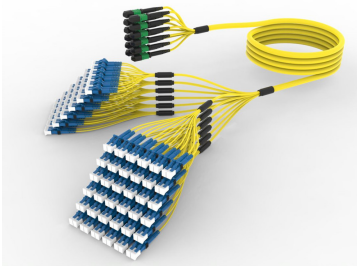

ULGMPLFCM

Base Product

Ultra Low Loss ULL TeraSPEED® MPO(Unpinned) to LC/UPC G B Ruggedized fanout Cable, 144-Fiber, Plenum, 12 fiber PmP 2.0 mm Dca

Product Classification

| | |
|------------------------------|--|
| Regional Availability | Asia Australia/New Zealand Europe Latin America Middle East/Africa North America |
| Portfolio | CommScope® |
| Product Type | Ruggedized fanout |
| Product Brand | SYSTIMAX ULL |
| Ordering Note | For additional jacket colors, please contact a CommScope Sales Representative For lengths greater than 999 ft (304 m), orders must be in meters Minimum length may vary based on cable configuration |

General Specifications

| | |
|---------------------------------------|-------------------------|
| Color, boot A | Black |
| Color, connector A | Green |
| Color, boot B | Blue |
| Color, connector B | Blue |
| Construction Type | Stranded |
| Furcation Color | Yellow |
| Interface, Connector A | MPO-12/APC Female |
| Interface, Connector B | LC/UPC |
| Interface Feature, connector B | Grade B performance |
| Jacket Color | Yellow |
| Polarity | Method B Enhanced (ULL) |
| Fibers per Subunit, quantity | 12 |
| Total Fibers, quantity | 144 |

Dimensions

| | |
|--|---------|
| Cable Assembly Length Range (m) | 3 – 999 |
|--|---------|

ULGMPLFCM

Cable Assembly Length Range (ft)

10 – 999

Ordering Tree

Optical Specifications

Fiber Mode

Singlemode

Fiber Type

G.657.A2, TeraSPEED®

Environmental Specifications

Operating Temperature

-10 °C to +60 °C (+14 °F to +140 °F)

EN50575 CPR Cable EuroClass Fire Performance

Dca