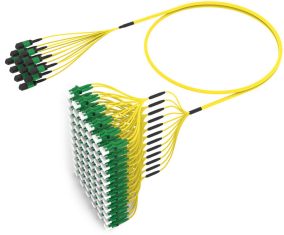

## Base Product

Ultra Low Loss ULL TeraSPEED® MPO(Pinned) to LC/APC Ruggedized fanout Cable, 144-Fiber, Plenum, 12 fiber PmP 2.0 mm Dca