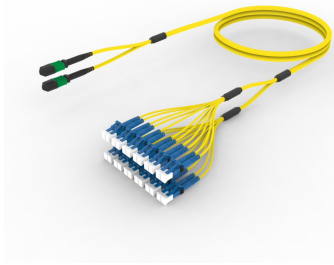

## Base Product

Ultra Low Loss ULL TeraSPEED® MPO(Pinned) to LC/APC G B Ruggedized fanout Cable, 24-Fiber, Plenum, 12 fiber PmP 2.0 mm Dca