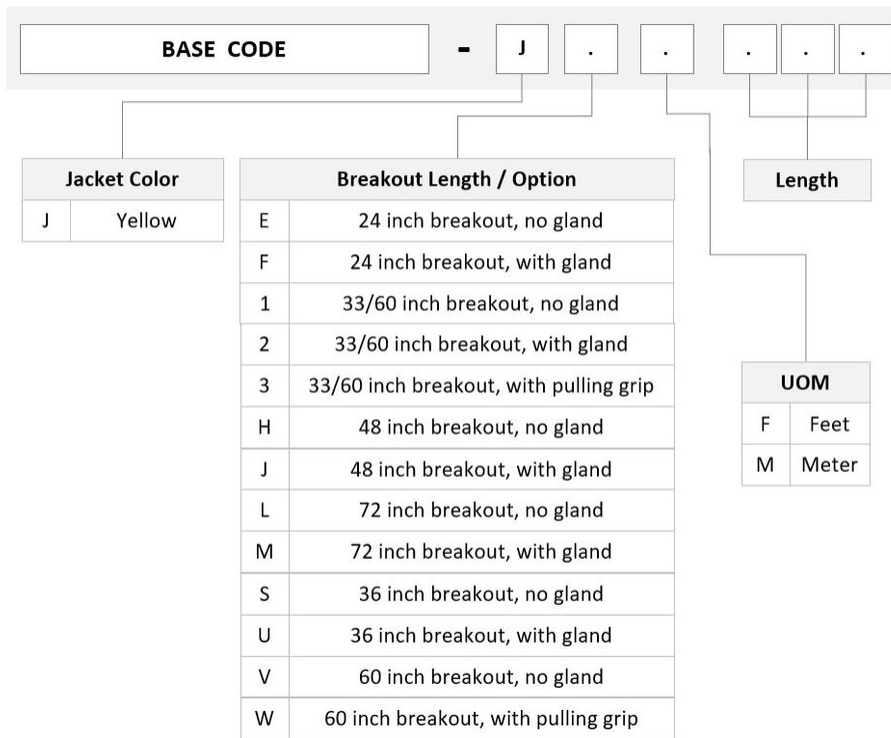

ULGMXLGCF

Cable Assembly Length Range (m) 3 – 999

Cable Assembly Length Range (ft) 10 – 999

Ordering Tree

Optical Specifications

Fiber Mode Singlemode

Fiber Type G.657.A2, TeraSPEED®

Environmental Specifications

Operating Temperature -10 °C to +60 °C (+14 °F to +140 °F)

EN50575 CPR Cable EuroClass Fire Performance Dca

Environmental Space Indoor | Plenum

Regulatory Compliance/Certifications

Agency	Classification
ANATEL	Compliant