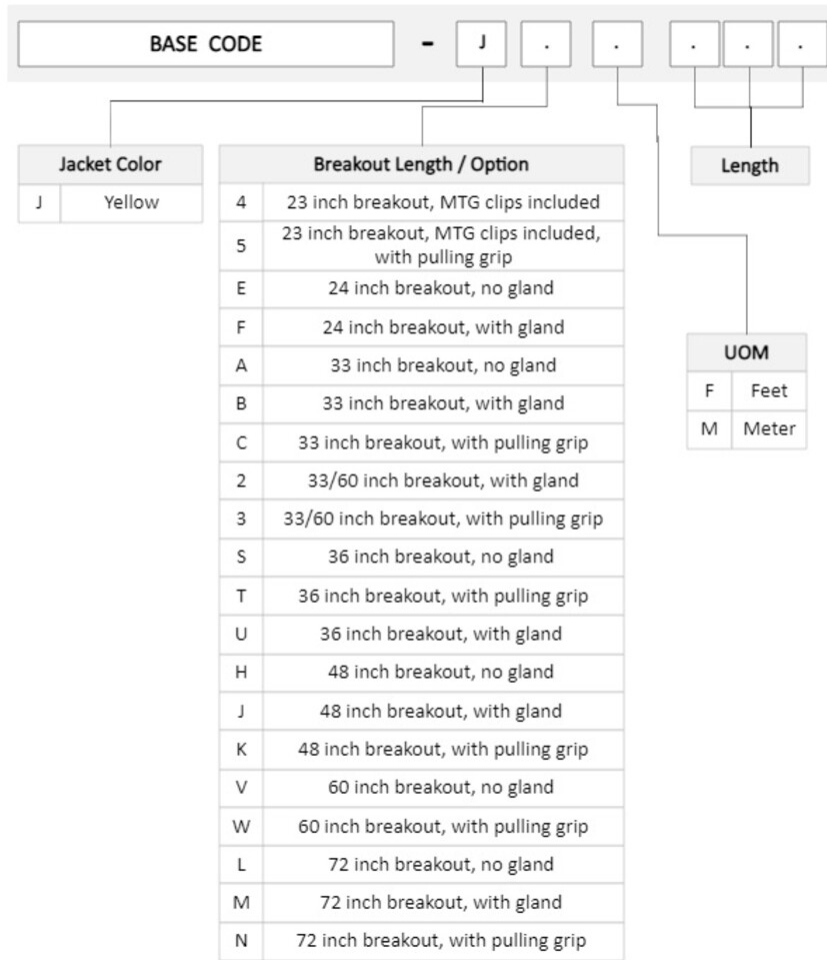

## General Specifications

<b>Color, boot A</b>	Black
<b>Color, connector A</b>	Green
<b>Color, boot B</b>	Blue
<b>Color, connector B</b>	Blue
<b>Construction Type</b>	Stranded
<b>Furcation Color</b>	Yellow
<b>Interface, Connector A</b>	MPO-12/APC Male
<b>Interface, Connector B</b>	LC/UPC
<b>Interface Feature, connector B</b>	Uniboot
<b>Jacket Color</b>	Yellow
<b>Polarity</b>	Method B Enhanced (ULL)
<b>Fibers per Subunit, quantity</b>	12
<b>Total Fibers, quantity</b>	12

## Ordering Tree