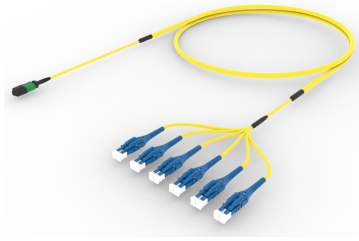

## Base Product

Ultra Low Loss ULL TeraSPEED® MPO(Pinned) to LC/UPC Uniboot Ruggedized fanout Cable, 12-Fiber, Plenum, 12 fiber PmP 2.0 mm Dca

## Product Classification

<b>Regional Availability</b>	Asia   Australia/New Zealand   Europe   Latin America   Middle East/Africa   North America
<b>Portfolio</b>	CommScope®
<b>Product Type</b>	Ruggedized fanout
<b>Product Brand</b>	SYSTEMAX ULL
<b>Ordering Note</b>	For additional jacket colors, please contact a CommScope Sales Representative   For lengths greater than 999 ft (304 m), orders must be in meters   Minimum length may vary based on cable configuration

## General Specifications

<b>Color, boot A</b>	Black
<b>Color, connector A</b>	Green
<b>Color, boot B</b>	Blue
<b>Color, connector B</b>	Blue
<b>Construction Type</b>	Stranded
<b>Furcation Color</b>	Yellow
<b>Interface, Connector A</b>	MPO-12/APC Male
<b>Interface, Connector B</b>	LC/UPC
<b>Interface Feature, connector B</b>	Uniboot
<b>Jacket Color</b>	Yellow
<b>Polarity</b>	Method B Enhanced (ULL)
<b>Fibers per Subunit, quantity</b>	12
<b>Total Fibers, quantity</b>	12