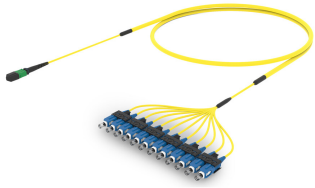

ULGMXSCCD

Base Product

Ultra Low Loss ULL TeraSPEED® MPO(Pinned) to SC/UPC Ruggedized fanout Cable, 12-Fiber, Plenum, 12 fiber PmP 2.0 mm Dca

Product Classification

| | |
|------------------------------|--|
| Regional Availability | Asia Australia/New Zealand Europe Latin America Middle East/Africa North America |
| Portfolio | CommScope® |
| Product Type | Ruggedized fanout |
| Product Brand | SYSTIMAX ULL |
| Ordering Note | For additional jacket colors, please contact a CommScope Sales Representative For lengths greater than 999 ft (304 m), orders must be in meters Minimum length may vary based on cable configuration |

General Specifications

| | |
|---------------------------------------|-------------------------|
| Color, boot A | Black |
| Color, connector A | Green |
| Color, boot B | Blue |
| Color, connector B | Blue |
| Construction Type | Stranded |
| Furcation Color | Yellow |
| Interface, Connector A | MPO-12/APC Male |
| Interface, Connector B | SC/UPC |
| Interface Feature, connector B | ULL |
| Jacket Color | Yellow |
| Polarity | Method B Enhanced (ULL) |
| Fibers per Subunit, quantity | 12 |
| Total Fibers, quantity | 12 |