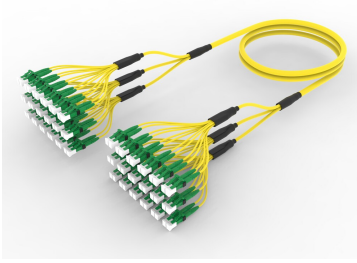

## Base Product

Ultra Low Loss ULL TeraSPEED® LC/APC to LC/APC Ruggedized fanout Cable, 36-Fiber, LSZH, 12 fiber PmP 2.0 mm Dca

## Product Classification

<b>Regional Availability</b>	Asia   Australia/New Zealand   Europe   Latin America   Middle East/Africa   North America
<b>Portfolio</b>	CommScope®
<b>Product Type</b>	Ruggedized fanout
<b>Product Brand</b>	SYSTIMAX ULL
<b>Ordering Note</b>	For additional jacket colors, please contact a CommScope Sales Representative   For lengths greater than 999 ft (304 m), orders must be in meters   Minimum length may vary based on cable configuration

## General Specifications

<b>Color, boot A</b>	Green
<b>Color, connector A</b>	Green
<b>Color, boot B</b>	Green
<b>Color, connector B</b>	Green
<b>Construction Type</b>	Stranded
<b>Furcation Color</b>	Yellow
<b>Interface, Connector A</b>	LC/APC
<b>Interface Feature, connector A</b>	ULL
<b>Interface, Connector B</b>	LC/APC
<b>Interface Feature, connector B</b>	ULL
<b>Jacket Color</b>	Yellow
<b>Fibers per Subunit, quantity</b>	12
<b>Total Fibers, quantity</b>	36