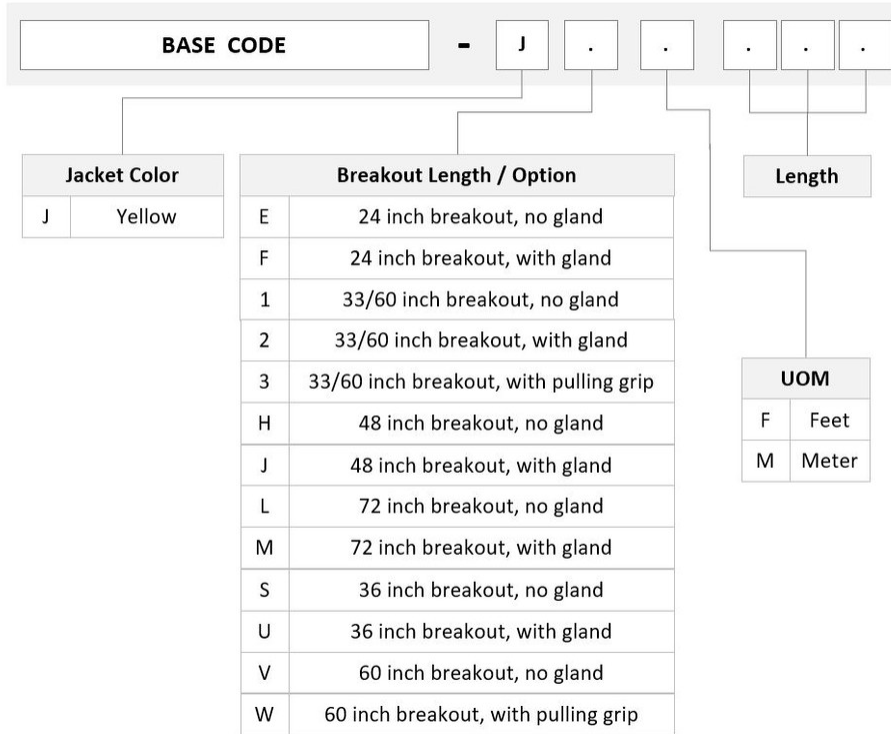

Ordering Tree

Optical Specifications

Fiber Mode

Singlemode

Fiber Type

G.657.A2, TeraSPEED®

Environmental Specifications

Operating Temperature

-10 °C to +60 °C (+14 °F to +140 °F)

EN50575 CPR Cable EuroClass Fire Performance

Dca

Environmental Space

Dual Rated LSZH/Riser | Indoor

Regulatory Compliance/Certifications

Agency

Classification

ANATEL

Compliant

CHINA-ROHS

Below maximum concentration value