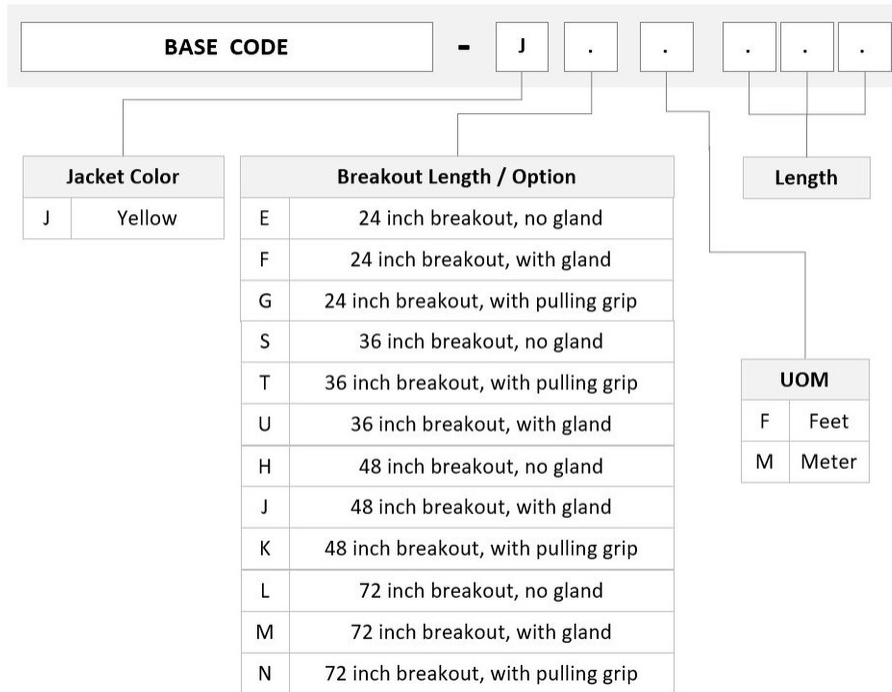

UNGMPLCAK

Ordering Tree

Mechanical Specifications

Cable Retention Strength, maximum 11.24 lb @ 0° | 4.40 lb @ 90°

Optical Specifications

Fiber Mode Singlemode

Fiber Type G.657.A2, TeraSPEED®

Environmental Specifications

Operating Temperature -10 °C to +60 °C (+14 °F to +140 °F)

Environmental Space Dual Rated LSZH/Riser | Indoor

Regulatory Compliance/Certifications

Agency	Classification
ANATEL	Compliant
CHINA-ROHS	Below maximum concentration value