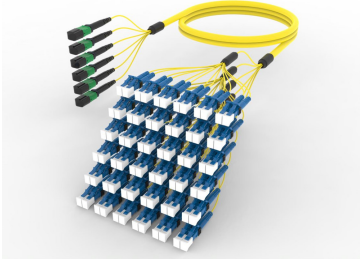

Base Product

Ultra Low Loss Singlemode MPO12 Unpinned to LC/UPC 72-Fiber InstaPATCH® 360 Ruggedized Fanout Cable, Low Smoke Zero Halogen

Product Classification

Regional Availability	Asia Australia/New Zealand China Europe India Latin America Middle East/Africa North America
Portfolio	CommScope®
Product Type	Ruggedized fanout
Product Brand	SYSTIMAX InstaPATCH® 360
Ordering Note	For lengths greater than 999 ft (304 m), orders must be in meters Minimum length may vary based on cable configuration Not available in the United States or Canada

General Specifications

Color, boot A	Black
Color, connector A	Green
Color, boot B	Black
Color, connector B	Blue
Construction Type	Stranded
Furcation Color	Yellow
Interface, Connector A	MPO-12/APC Female
Interface, Connector B	LC/UPC
Jacket Color	Yellow
Polarity	Method B Enhanced (ULL)
Fibers per Subunit, quantity	12
Total Fibers, quantity	72

Dimensions

Cable Assembly Length Range (m)	3 – 999
Cable Assembly Length Range (ft)	7 – 999

UNGMPLCAK

Ordering Tree

Mechanical Specifications

Cable Retention Strength, maximum 11.24 lb @ 0° | 4.40 lb @ 90°