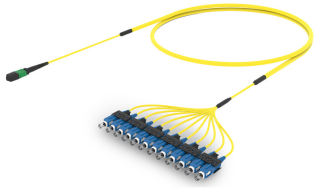

UNGMXSCCD

Base Product

Ultra Low Loss ULL TeraSPEED® MPO(Pinned) to SC/UPC Ruggedized fanout Cable, 12-Fiber, LSZH, 12 fiber PmP 2.0 mm Dca

Product Classification

Regional Availability	Asia Australia/New Zealand Europe Latin America Middle East/Africa North America
Portfolio	CommScope®
Product Type	Ruggedized fanout
Product Brand	SYSTIMAX ULL
Ordering Note	For additional jacket colors, please contact a CommScope Sales Representative For lengths greater than 999 ft (304 m), orders must be in meters Minimum length may vary based on cable configuration

General Specifications

Color, boot A	Black
Color, connector A	Green
Color, boot B	Blue
Color, connector B	Blue
Construction Type	Stranded
Furcation Color	Yellow
Interface, Connector A	MPO-12/APC Male
Interface, Connector B	SC/UPC
Interface Feature, connector B	ULL
Jacket Color	Yellow
Polarity	Method B Enhanced (ULL)
Fibers per Subunit, quantity	12
Total Fibers, quantity	12

Dimensions

Cable Assembly Length Range (m)	3 – 999
Cable Assembly Length Range (ft)	10 – 999

UNGMXS CCD

Ordering Tree

Optical Specifications

Fiber Mode	Singlemode
Fiber Type	G.657.A2, TeraSPEED®

Environmental Specifications

Included Products

760246430	-	Fiber indoor cable, Low Smoke Zero Halogen Riser MPO Trunk, with 2.0mm Subunits, 12 fiber, Singlemode G.657.A2/B2, Gel-free, Feet jacket marking, Yellow jacket color, Dca Flame rating
N-012-MP-8G1-F12YL/20T/D		
860655893	-	SC/UPC Connector, Singlemode, Blue A2
860659010	-	MPO-12, ULTRA LOW LOSS, MALE, Singlemode, GREEN, 2mm